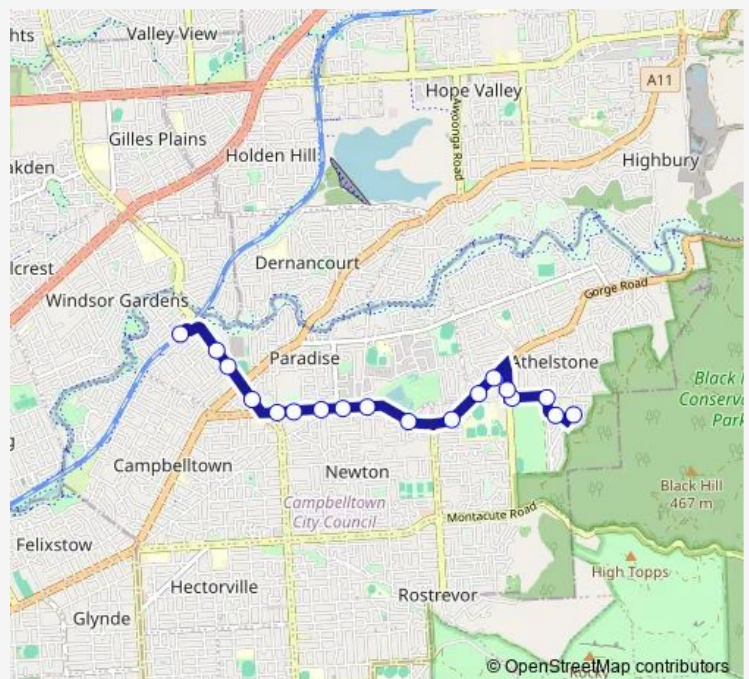

Tuesday 14:50-17:50

Wednesday 14:50-17:50

Thursday 14:50-17:50

Friday 14:50-17:50

Saturday 10:19-17:19

Sunday —

Route info

Direction: Zone E Paradise Interchange - North West side

Stops: 18

Trip Duration: 0 hour 14 min

579 — Athelstone to Paradise Interchange

Direction

Stop 36 Quondong Ave - East side — Zone B Paradise Interchange - South East side

18 stops

[Open route schedule](#)

Stop 36 Quondong Ave - East side

Stop 35 Hakea Ave - South side

Stop 34 Hakea Ave - West side

Stop 33 Addison Ave - South side

Stop 33M Maryvale Rd - West side

Stop 32 Gorge Rd - South side

Stop 31 Gorge Rd - South side

Stop 30 Gorge Rd - South side

Monday 06:43-08:43

Tuesday 06:43-08:43

Wednesday 06:43-08:43

Thursday 06:43-08:43

Friday 06:43-08:43

Saturday 08:32-16:32

Sunday —

Route info