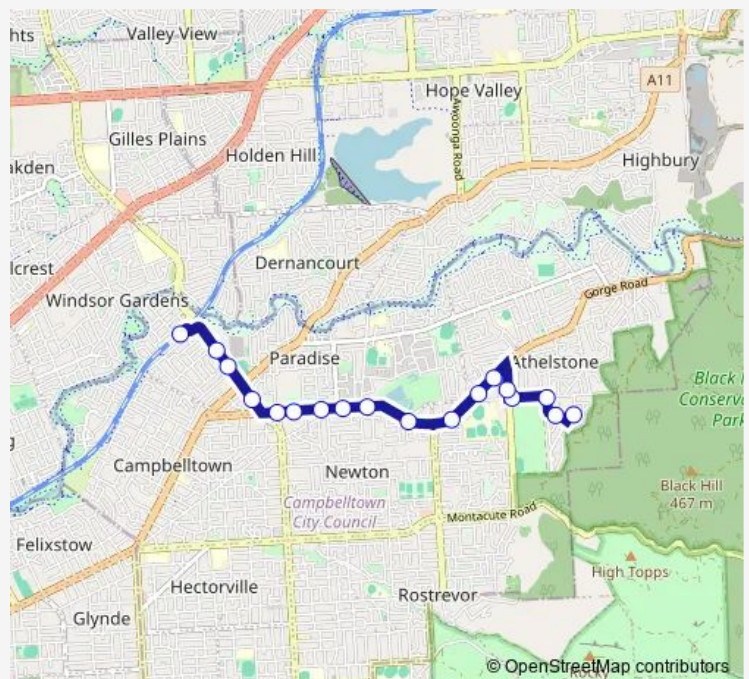

Tuesday 14:50-17:50

Wednesday 14:50-17:50

Thursday 14:50-17:50

Friday 14:50-17:50

Saturday 10:19-17:19

Sunday —

Route info

Direction: Zone E Paradise Interchange - North West side

Stops: 18

Trip Duration: 0 hour 12 min

579 — Athelstone to Paradise Interchange

Direction

Stop 36 Quondong Ave - East side — Zone B Paradise Interchange - South East side

18 stops

[Open route schedule](#)

Stop 36 Quondong Ave - East side

Stop 35 Hakea Ave - South side

Stop 34 Hakea Ave - West side

Stop 33 Addison Ave - South side

Stop 33M Maryvale Rd - West side

Stop 32 Gorge Rd - South side

Stop 31 Gorge Rd - South side

Stop 30 Gorge Rd - South side

Monday —

Tuesday —

Wednesday —

Thursday —

Friday —

Saturday 10:19-17:19

Sunday —

Route info