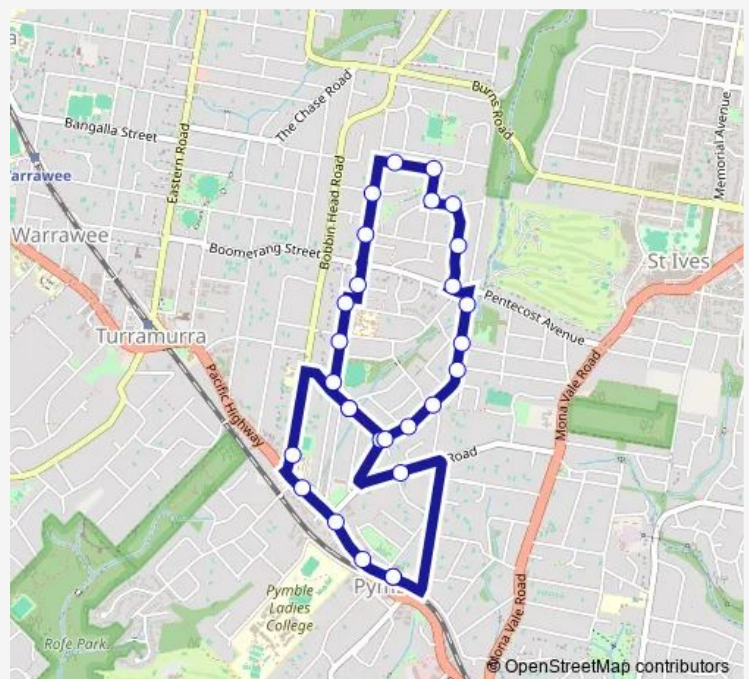

Bus 579 Pymble to East Turramurra

[Go to website](#)

Direction

Grandview St Opp Pymble Station — Grandview St Opp Pymble Station

28 stops

[Open route schedule](#)

- Grandview St Opp Pymble Station
- Telegraph Rd At Graham Av
- Merrivale Rd At Selwyn St
- Selwyn St Opp Bettowynd Rd
- Bannockburn Rd Opp Bannockburn Oval
- Bannockburn Rd Before Rushall St
- Bannockburn Rd Before Reely St
- Bannockburn Rd Opp Bourke St
- Bannockburn Rd Opp Princes St
- Bannockburn Rd At Canberra Av
- Murdoch St After Bannockburn Rd
- Murdoch St At Adams Av
- Adams Av At Buckra St
- Buckra St Opp Charlton Av
- Charlton Av Opp Princes St
- Charlton Av At Pentecost Av
- Merrivale Rd After Pentecost Av
- Merrivale Rd At Boolarong Rd
- Merrivale Rd At Greendale Av
- Merrivale Rd At Station St
- Merrivale Rd Opp Nithdale St

Route schedule

Grandview St Opp Pymble Station — Grandview St Opp Pymble Station

Monday	06:38-18:32
Tuesday	06:38-18:32
Wednesday	06:38-18:32
Thursday	06:38-18:32
Friday	06:38-18:32
Saturday	—
Sunday	—

Route info

Direction: Grandview St Opp Pymble Station

Stops: 28

Trip Duration: 0 hour 23 min

579 — Pymble to East Turramurra

Merrivale Rd Opp Selwyn St

Selwyn St Opp Bettowynd Rd

Sacred Heart Primary School Before Pacific Hwy