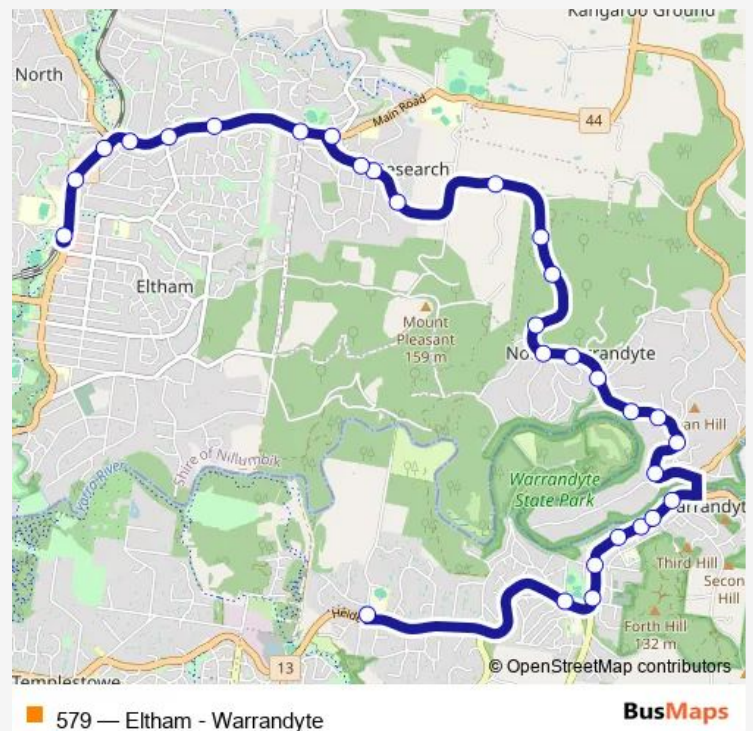

Bells Hill Rd/Research-Warrandyte Rd (Research)

Joslyn Dr/Research-Warrandyte Rd (Research)

53 Research-Warrandyte Rd (Research)

59 Research-Warrandyte Rd (Research)

65 Research-Warrandyte Rd (Research)

75 Research-Warrandyte Rd (North Warrandyte)

Thursday 06:14-21:17

Friday 06:14-21:17

Saturday 07:23-19:23

Sunday 09:23-19:23

Route info

Direction: Eltham Station/Main Rd (Eltham)

Stops: 32

Trip Duration: 0 hour 23 min

Stony Creek Rd/Research-Warrandyte Rd (North Warrandyte)

Charlotte Ct/Research-Warrandyte Rd (North Warrandyte)

Blooms Rd/Research-Warrandyte Rd (North Warrandyte)

Bradleys Lane/Research-Warrandyte Rd (North Warrandyte)

Warrandyte Reserve/Heidelberg-Warrandyte Rd (Warrandyte)

Direction

Warrandyte High School (Warrandyte) — Eltham College/Eltham-Yarra Glen Rd (Research)

14 stops

[Open route schedule](#)

Warrandyte High School (Warrandyte)