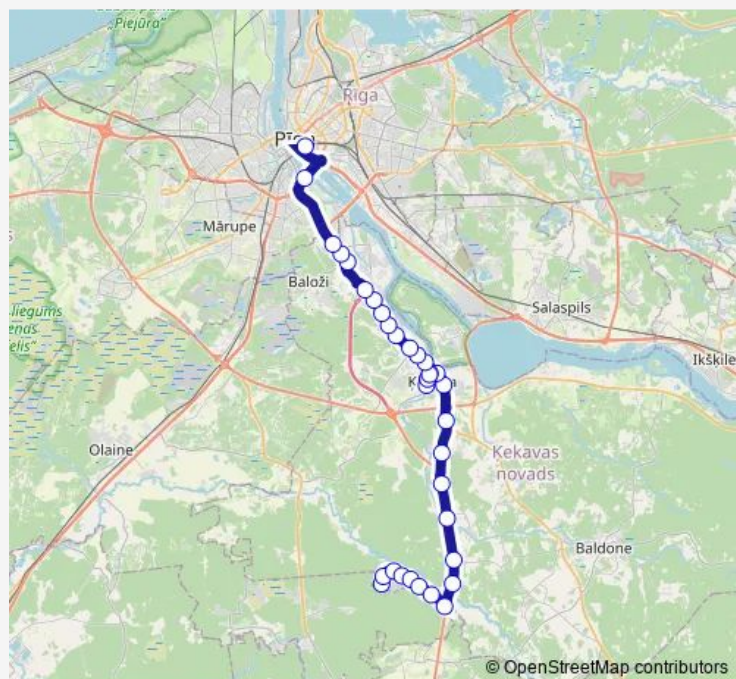

Thursday 06:10-22:10

Friday 06:10-22:10

Saturday 06:10-22:10

Sunday 06:10-22:10

Route info

Direction: Tekstilnieks

Stops: 34

Trip Duration: 1 hour 0 min