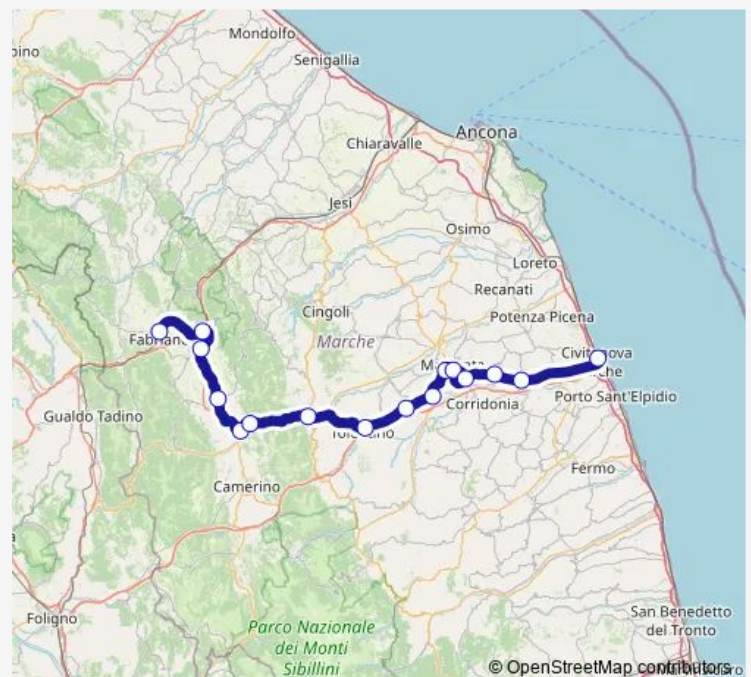

Rail 21568 Da Fabriano a Civitanova-M. Montegr.

[Go to website](#)

Direction

Fabriano — Civitanova-M. Montegr.

16 stops

[Open route schedule](#)

Fabriano

Albacina

Macerata Fontescodella

Macerata

Corridonia-Mogliano

S. Claudio

Morrovalle-Monte S. Giusto

Civitanova-M. Montegr.

Route schedule

Fabriano — Civitanova-M. Montegr.

Monday —

Tuesday —

Wednesday —

Thursday —

Friday —

Saturday —

Sunday 07:55

Route info

Direction: Fabriano

Stops: 16

Trip Duration: 1 hour 52 min

■ 21568 — Da Fabriano a Civitanova-M. Montegr.

21568 Rail time schedules and route maps are available in an offline PDF at busmaps.com. Use the busmaps.com website to see live bus times, train schedule or subway schedule, and step-by-step directions for all public transit in Macerata