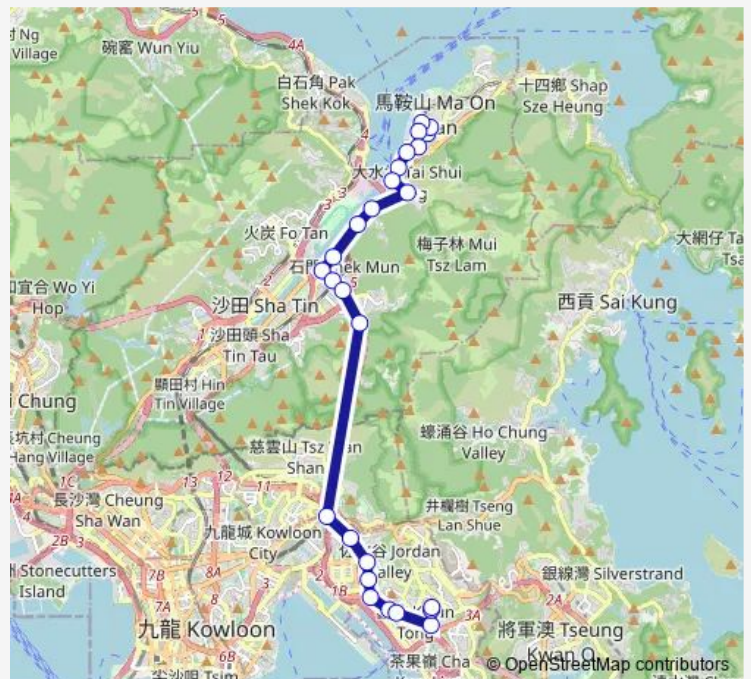

[Ctb] Heung YEE KUK NEW Territories Building, TAI Chung KIU Road[[Kmb+Ctb] Shek MUN BBI - Heung

Route schedule

[Kmb] Heng ON BUS Terminus — [Kmb] Kwun Tong (Tsui Ping Road) BUS Terminus

Monday	05:30-23:30
Tuesday	05:30-23:30
Wednesday	05:30-23:30
Thursday	05:30-23:30
Friday	05:30-23:30
Saturday	05:30-19:50
Sunday	05:30-22:30

Route info

Direction: [Kmb] Heng ON BUS Terminus

Stops: 26

Trip Duration: 1 hour 0 min

89C — Heng ON - Kwun Tong (Tsui Ping Road) **BusMaps**

YEE KUK Building/
Heung YEE KUK NEW Territories Building, TAI Chung KIU Road[[Kmb] Shek MUN BBI - Heung YEE KUK Building[[Lwb] Shek MUN BBI - Heung YEE KUK Building