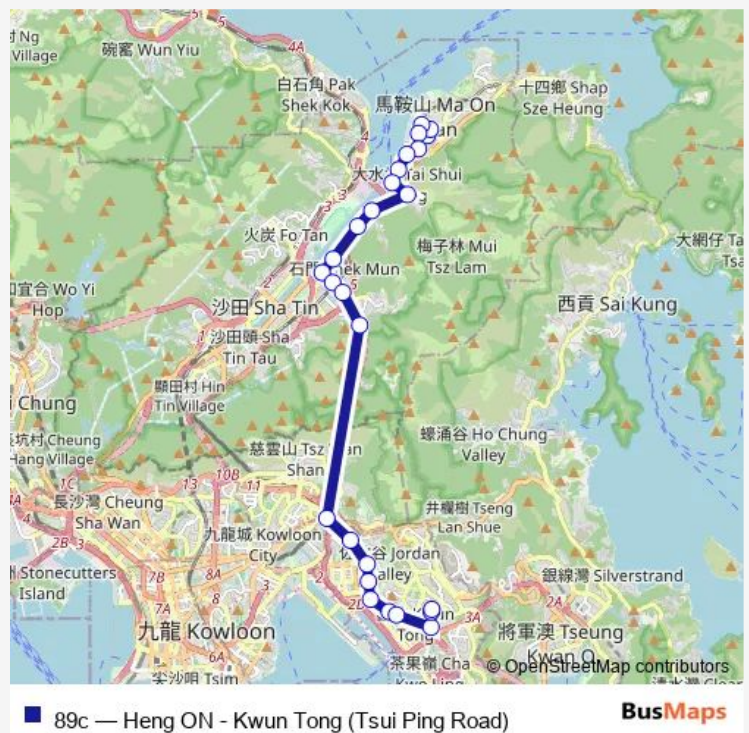

[Ctb] Heung YEE KUK NEW Territories Building, TAI Chung KIU Road[[Kmb+Ctb] Shek MUN BBI - Heung

Route schedule

[Kmb] Heng ON BUS Terminus — [Kmb] Kwun Tong (Tsui Ping Road) BUS Terminus

Monday	05:30-23:30
Tuesday	05:30-23:30
Wednesday	05:30-23:30
Thursday	05:30-23:30
Friday	05:30-23:30
Saturday	05:30-19:50
Sunday	05:30-22:30

Route info

Direction: [Kmb] Heng ON BUS Terminus

Stops: 26

Trip Duration: 0 hour 57 min

YEE KUK Building/
Heung YEE KUK NEW Territories Building, TAI Chung KIU Road[[Kmb] Shek MUN BBI - Heung YEE KUK Building[[Lwb] Shek MUN BBI - Heung YEE KUK Building