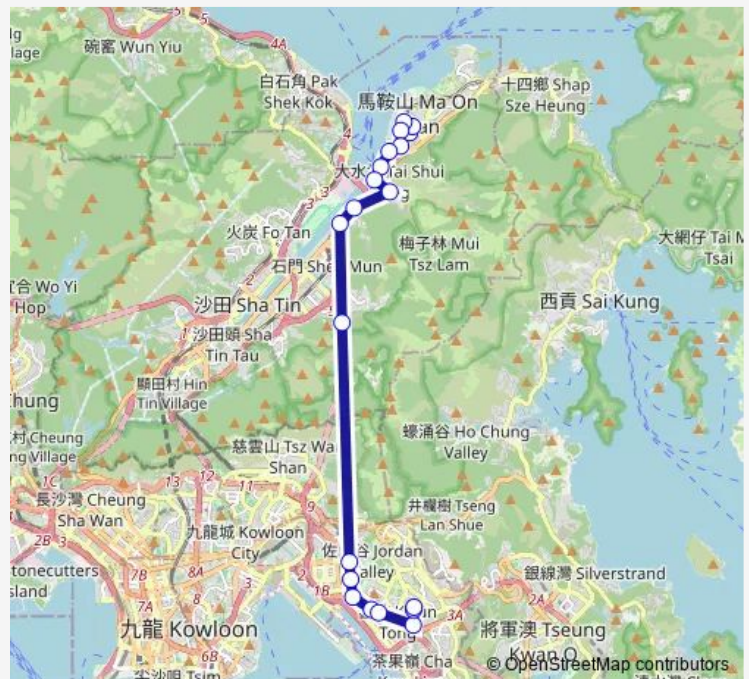

Route schedule

[Kmb] Heng ON BUS Terminus — [Kmb] Kwun Tong (Tsui Ping Road) BUS Terminus

Monday	07:20-08:04
Tuesday	07:20-08:04
Wednesday	07:20-08:04
Thursday	07:20-08:04
Friday	07:20-08:04
Saturday	07:20-07:57
Sunday	—

Route info

Direction: [Kmb] Heng ON BUS Terminus

Stops: 20

Trip Duration: 0 hour 51 min

■ 89C — Heng ON - Kwun Tong (Tsui Ping Road) (Omit SIU LEK Yuen AND Choi Hung) **BusMaps**

[Ctb] Tate'S Cairn Tunnel BUS-BUS Inter-change[[Kmb+Ctb] Tate'S Cairn Tunnel/
Tate'S Cairn Tunnel Toll Plaza[[Kmb] Tate'S Cairn Tunnel