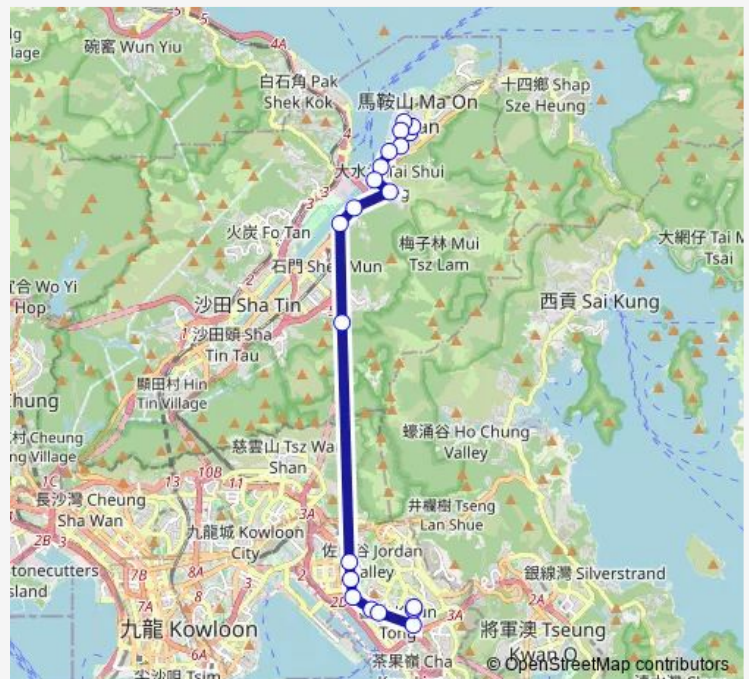

Route schedule

[Kmb] Heng ON BUS Terminus — [Kmb] Kwun Tong (Tsui Ping Road) BUS Terminus

Monday	07:20-08:04
Tuesday	07:20-08:04
Wednesday	07:20-08:04
Thursday	07:20-08:04
Friday	07:20-08:04
Saturday	07:20-07:57
Sunday	—

Route info

Direction: [Kmb] Heng ON BUS Terminus

Stops: 20

Trip Duration: 0 hour 48 min

89c — Heng ON - Kwun Tong (Tsui Ping Road) (Omit SIU LEK Yuen AND Choi Hung) **BusMaps**

[Ctb] Tate'S Cairn Tunnel BUS-BUS Inter-
change[[Kmb+Ctb] Tate'S Cairn Tunnel/
Tate'S Cairn
Tunnel BUS-BUS Interchange[[Kmb] Tate'S Cairn Tunnel