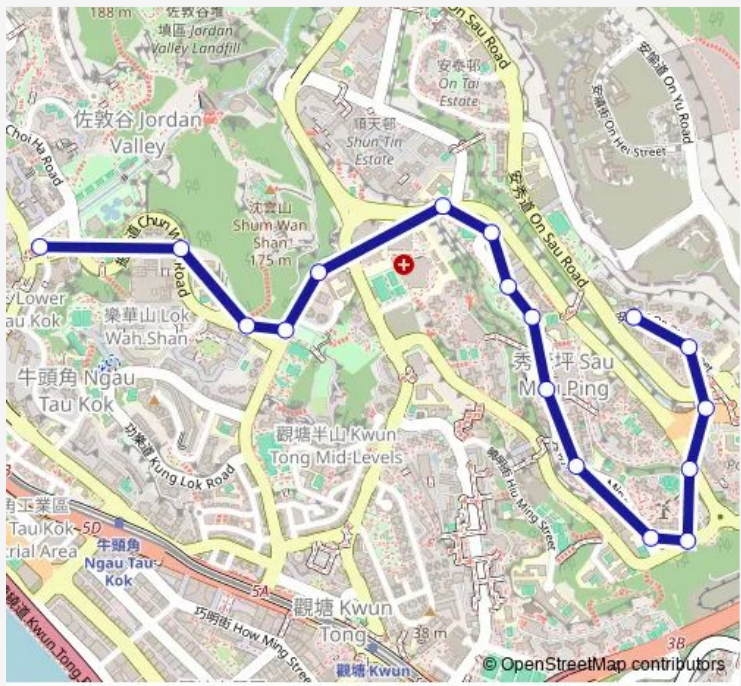

**Bus 89C ON TAT Estate - Ngau TAU KOK BUS Terminus
(Special Service)**

[Go to website](#)

Direction
ON CHUI STREET GMB TERMINUS — NGAU TAU KOK BUS TERMINUS

11 stops

[Open route schedule](#)

- ON CHUI STREET GMB TERMINUS
- PO TAT ESTATE|PO LAM ROAD, OUTSIDE PO TAT ESTATE|PO LAM ROAD, NEAR SAU MAU PING CATHOLIC PRIMARY SCHOOL
- SAU MAU PING ROAD, OUTSIDE SAU CHING HOUSE
- SAU MAU PING ROAD, OUTSIDE SAU LOK HOUSE
- SAU MAU Ping Road, Outside SAU YEE House|Sau MAU Ping Road, Outside SAU NGA House|Sau YEE House, SAU MAU Ping Estate
- SAU MAU PING ROAD, OPPOSITE NING PO NO.2 COLLEGE
- HONG NING ROAD, OUTSIDE KO LUI SECONDARY SCHOOL
- HONG NING ROAD, OUTSIDE SAU MAU PING DISCIPLINED SERVICES QUARTERS
- Chun WAH Road, Outside LOK WAH Estate Community Centre
- Chun WAH Road, Outside PO WAH House
- NGAU TAU KOK BUS TERMINUS

Route schedule
ON CHUI STREET GMB TERMINUS — NGAU TAU KOK BUS TERMINUS

Monday	07:00-18:40
Tuesday	07:00-18:40
Wednesday	07:00-18:40
Thursday	07:00-18:40
Friday	07:00-18:40
Saturday	07:00-18:40
Sunday	07:00-18:40

Route info

Direction: ON CHUI STREET GMB TERMINUS

Stops: 11

Trip Duration: 0 hour 10 min

■ 89C — ON TAT Estate - Ngau TAU KOK BUS Terminus (Special Service) **BusMaps**

Direction

NGAU TAU KOK BUS TERMINUS — ON CHUI STREET
GMB TERMINUS

11 stops

[Open route schedule](#)

NGAU TAU KOK BUS TERMINUS

CHUN WAH ROAD, OPPOSITE LOK NGA COURT

CHUN WAH ROAD, OPPOSITE LOK WAH ESTATE
COMMUNITY CENTRE

HONG NING ROAD, OPPOSITE HONG NING ROAD
PARK

Hong Ning Road, Opposite KO LUI Secondary School