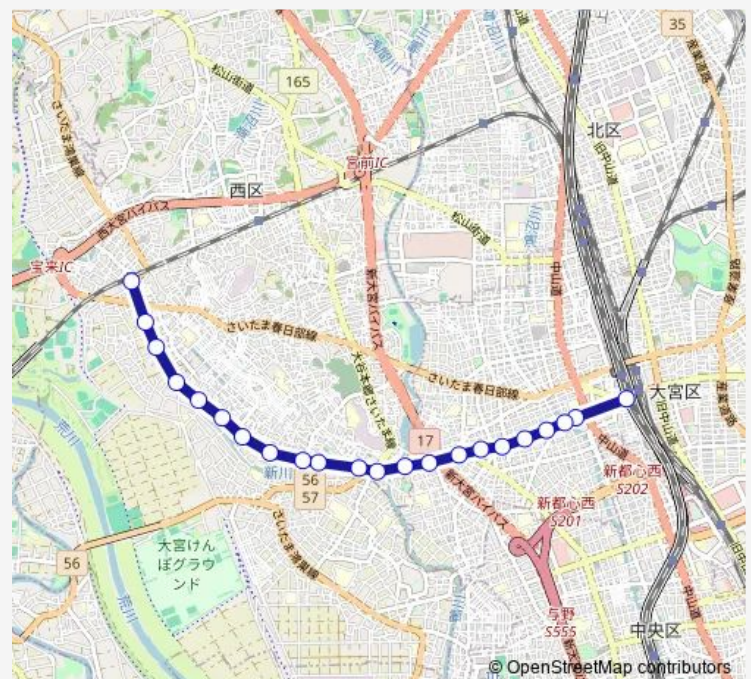

### Route schedule

大宮駅西口 — 指扇駅

Monday 06:20-23:05

Tuesday 06:20-23:05

Wednesday 06:20-23:05

Thursday 06:20-23:05

Friday 06:20-23:05

Saturday 06:24-22:35

### Route info

Direction: 大宮駅西口

Stops: 22

Trip Duration: 0 hour 31 min