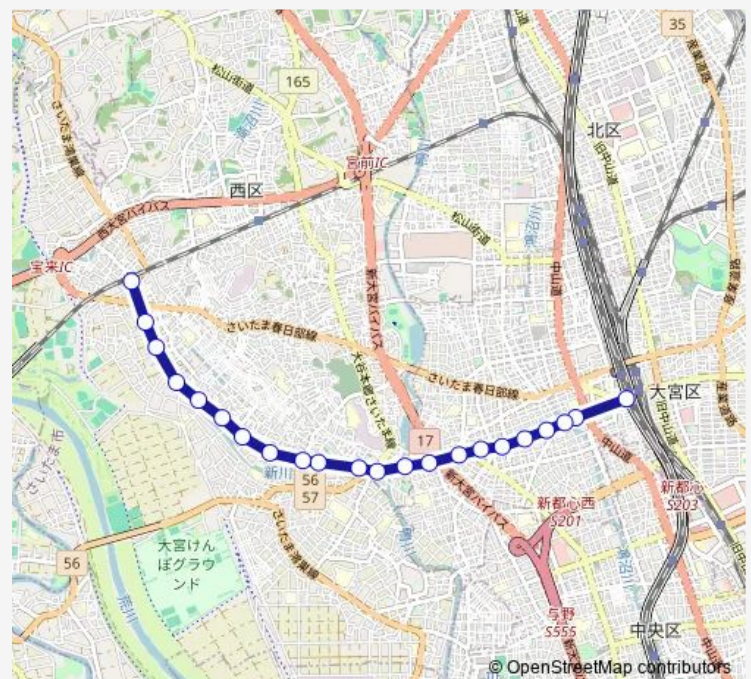

### Route schedule

大宮駅西口 — 指扇駅

Monday 06:20-23:05

Tuesday 06:20-23:05

Wednesday 06:20-23:05

Thursday 06:20-23:05

Friday 06:20-23:05

Saturday 06:24-22:35

### Route info

Direction: 大宮駅西口

Stops: 22

Trip Duration: 0 hour 27 min