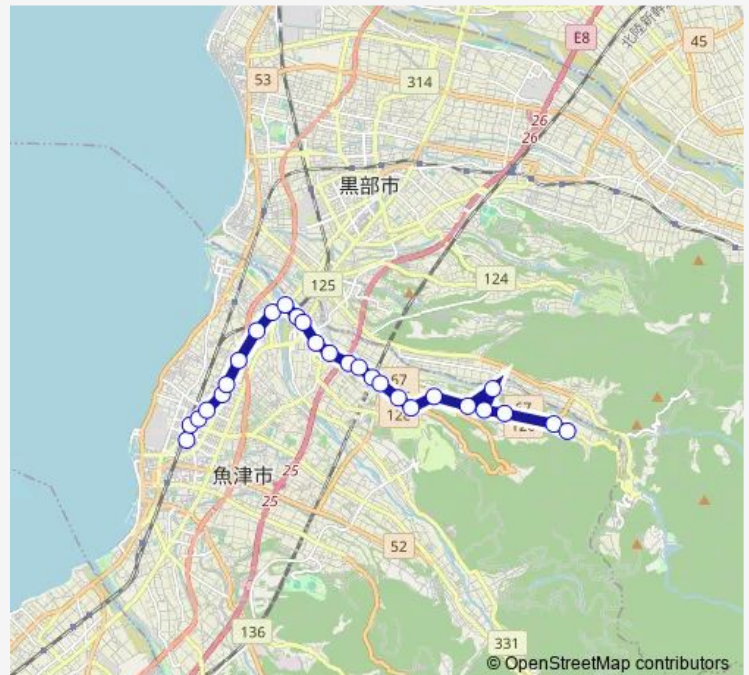

Thursday 18:32

Friday 18:32

Saturday 18:32

Sunday —

Route info

Direction: サンプラザ前

Stops: 27

Trip Duration: 0 hour 31 min