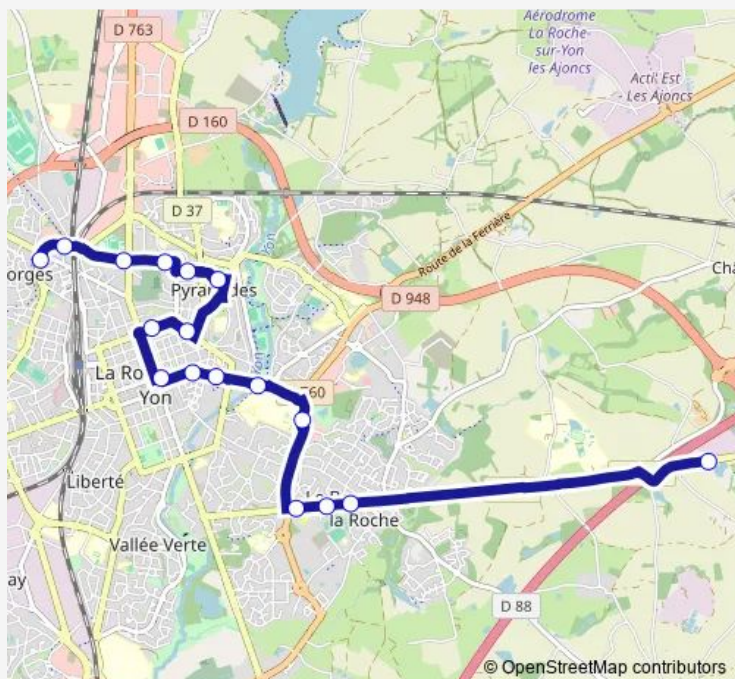

Pont Rouge

Moreau

Guérin

Renoir

Mairie du Bourg

Grelière

## Route schedule

Forges — Grelière

Monday 06:40-06:50

Tuesday 06:40-06:50

Wednesday 06:40-06:50

Thursday 06:40-06:50

Friday 06:40-06:50

Saturday —

## Route info

Direction: Forges

Stops: 17

Trip Duration: 0 hour 22 min

Ri — Occasionnel Gustave Rideau

Ri Bus time schedules and route maps are available in an offline PDF at [busmaps.com](https://busmaps.com). Use the [busmaps.com](https://busmaps.com) website to see live bus times, train schedule or subway schedule, and step-by-step directions for all public transit in La Roche-sur-Yon