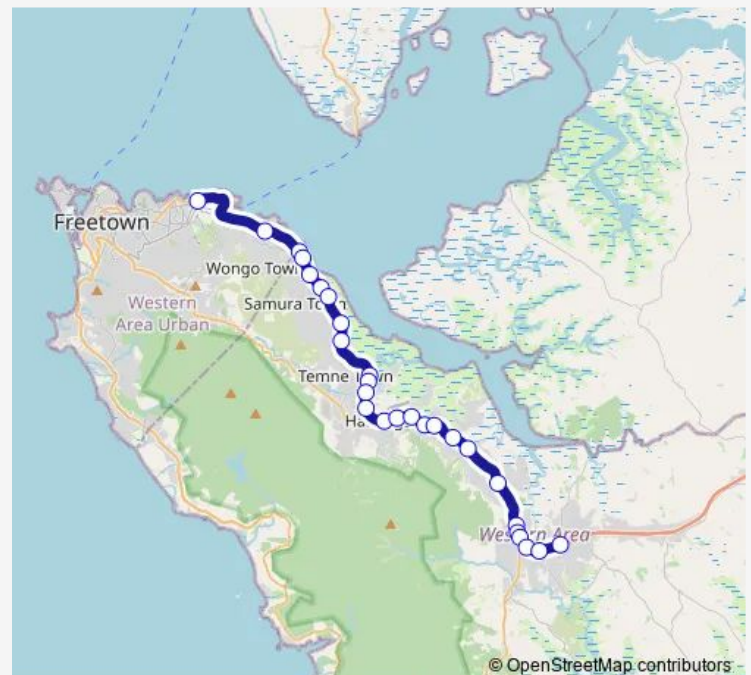

Deepeye Water Health Centre

### Route schedule

Bombay Street — Waterloo

Monday	08:34-18:28
Tuesday	08:34-18:28
Wednesday	08:34-18:28
Thursday	08:34-18:28
Friday	08:34-18:28
Saturday	15:17
Sunday	15:17

### Route info

Direction: Bombay Street

Stops: 27

Trip Duration: 1 hour 4 min

Bombay to Waterloo

Post Office

Bottom Mango

White House