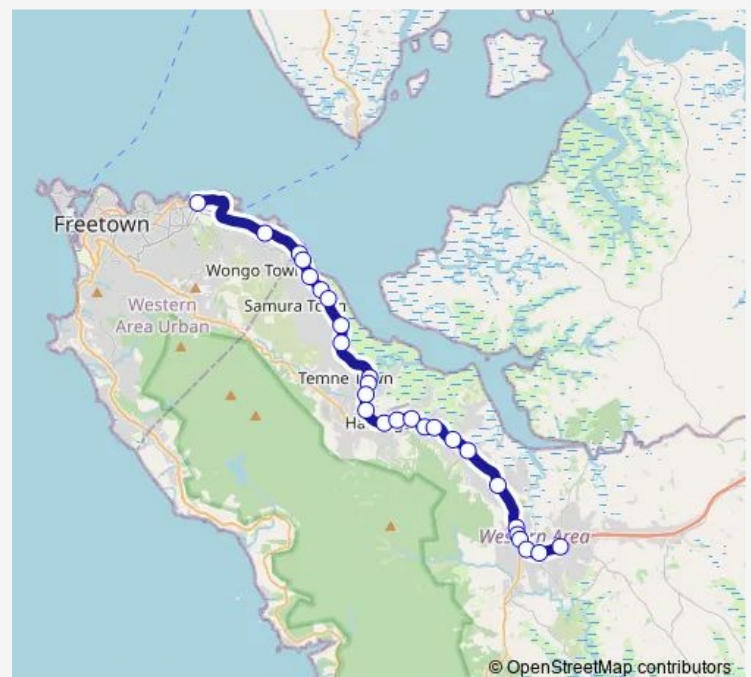

Deepeye Water Health Centre

Route schedule

Bombay Street — Waterloo

Monday 08:34-18:28

Tuesday 08:34-18:28

Wednesday 08:34-18:28

Thursday 08:34-18:28

Friday 08:34-18:28

Saturday 15:17

Sunday 15:17

Route info

Direction: Bombay Street

Stops: 27

Trip Duration: 1 hour 3 min

Bombay to Waterloo

Post Office

Bottom Mango

White House

Freetown Park

Bassa Town Market

Waterloo

Communal Taxi Service time schedules and route maps are available in an offline PDF at busmaps.com. Use the busmaps.com website to see live bus times, train schedule or subway schedule, and step-by-step directions for all public transit in Freetown