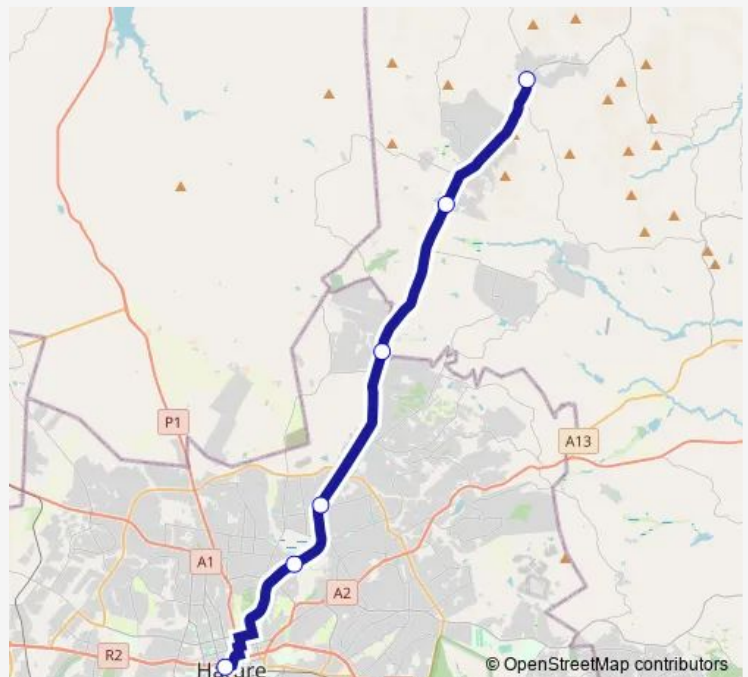

Communal Taxi Service Nelson Mandela Rd and Chinoyi Rd Hub to Domboshava

[Go to website](#)**Direction**

Nelson Mandela and Chinoyi Rd Hub — Domboshava (Showground)

6 stops

[Open route schedule](#)

Nelson Mandela and Chinoyi Rd Hub

Millennium Office Park

Sam Levys Village Hub

Domboshava Musika

Mhazvi Wholesale

Domboshava (Showground)

Route schedule

Nelson Mandela and Chinoyi Rd Hub — Domboshava (Showground)

Monday	07:51
Tuesday	07:51
Wednesday	07:51
Thursday	07:51
Friday	07:51
Saturday	07:51
Sunday	07:51

Route info

Direction: Nelson Mandela and Chinoyi Rd Hub

Stops: 6

Trip Duration: 0 hour 52 min

Communal Taxi Service time schedules and route maps are available in an offline PDF at busmaps.com. Use the busmaps.com website to see live bus times, train schedule or subway schedule, and step-by-step directions for all public transit in Harare