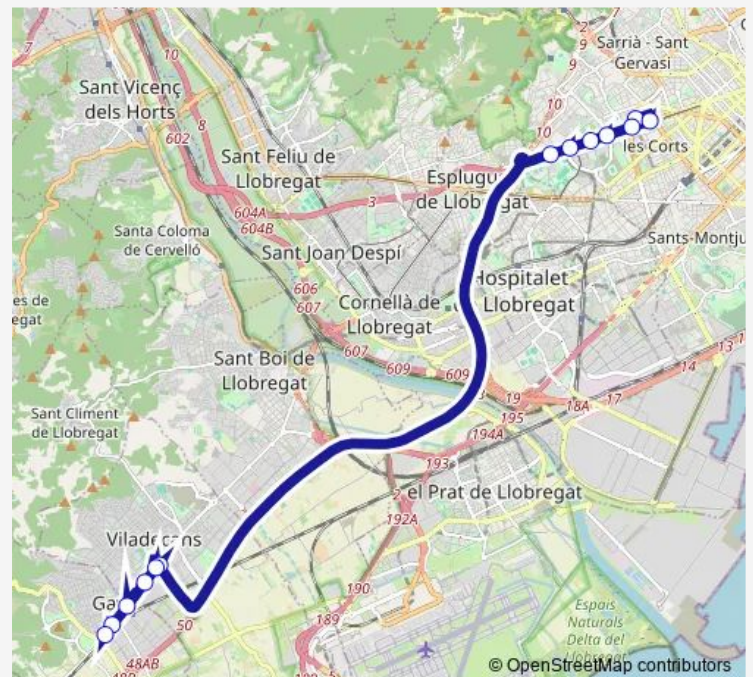

Thursday 06:05-18:35

Friday 06:05-18:35

Saturday —

Sunday —

Route info

Direction: Les Panes

Stops: 13

Trip Duration: 0 hour 40 min

X83 — Barcelona-Gavà

Direction

Gran Via Carles III - Av. Diagonal — Les Panes

13 stops

[Open route schedule](#)

Gran Via Carles III - Av. Diagonal

Diagonal - Numància

Diagonal - PI Reina Maria Cristina

American Lake

Les Panes

Route schedule

Gran Via Carles III - Av. Diagonal — Les Panes

Monday 06:50-19:20

Tuesday 06:50-19:20

Wednesday 06:50-19:20

Thursday 06:50-19:20

Friday 06:50-19:20

Saturday —

Sunday —

Route info

Direction: Gran Via Carles III - Av. Diagonal

Stops: 13

Trip Duration: 0 hour 50 min

X83 Bus time schedules and route maps are available in an offline PDF at busmaps.com. Use the busmaps.com website to see live bus times, train schedule or subway schedule, and step-by-step directions for all public transit in Barcelona