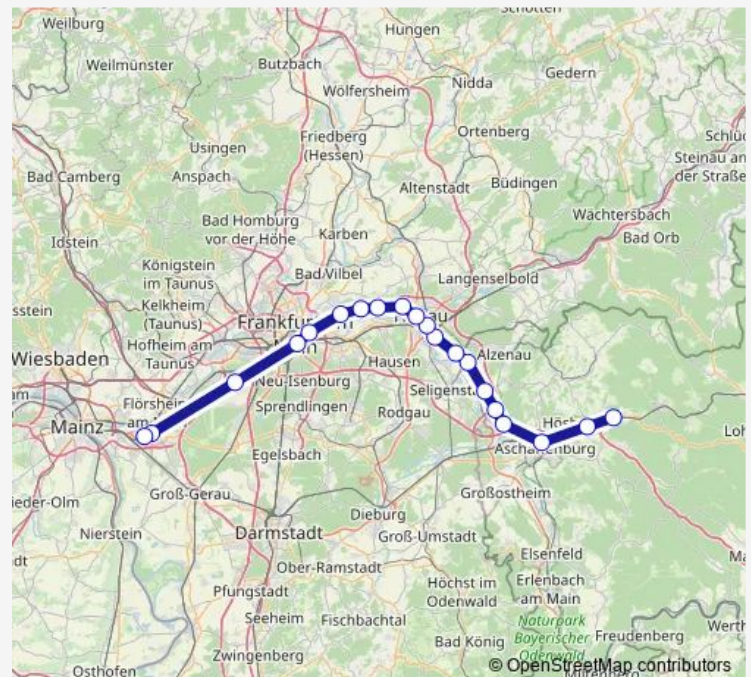

### Route schedule

Hanau Hauptbahnhof — Frankfurt (Main) Hauptbahnhof

Monday 07:04-21:04

Tuesday 07:04-21:04

Wednesday 07:04-21:04

Thursday 07:04-21:04

Friday 07:04-21:04

Saturday 07:04-21:04

### Route info

Direction: Hanau Hauptbahnhof

Stops: 9

Trip Duration: 0 hour 28 min

■ RB58