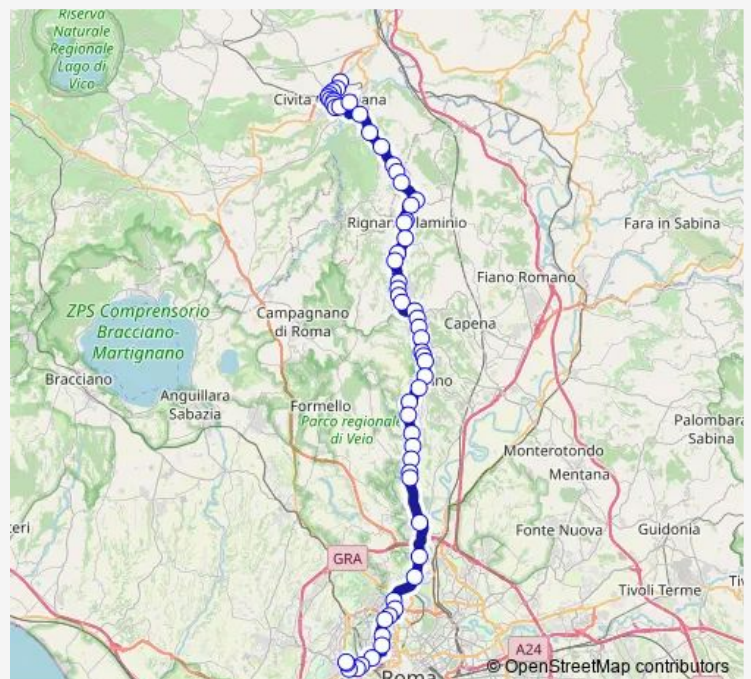

Route schedule

Civita | Via Terni Via Palombara # f2358 — Roma | Capolinea Cornelia # f1

Monday 03:50

Tuesday 03:50

Wednesday 03:50

Thursday 03:50

Friday 03:50

Saturday 03:50

Sunday —

Route info

Direction: Civita | Via Terni Via Palombara # f2358

Stops: 59

Trip Duration: 1 hour 25 min

Civita Castellana - Roma Cornelia # Cc597a

Rignano | Via Flaminia Via Vallelunga # f2216

Rignano | Via Flaminia Via Colonnelle # f2217