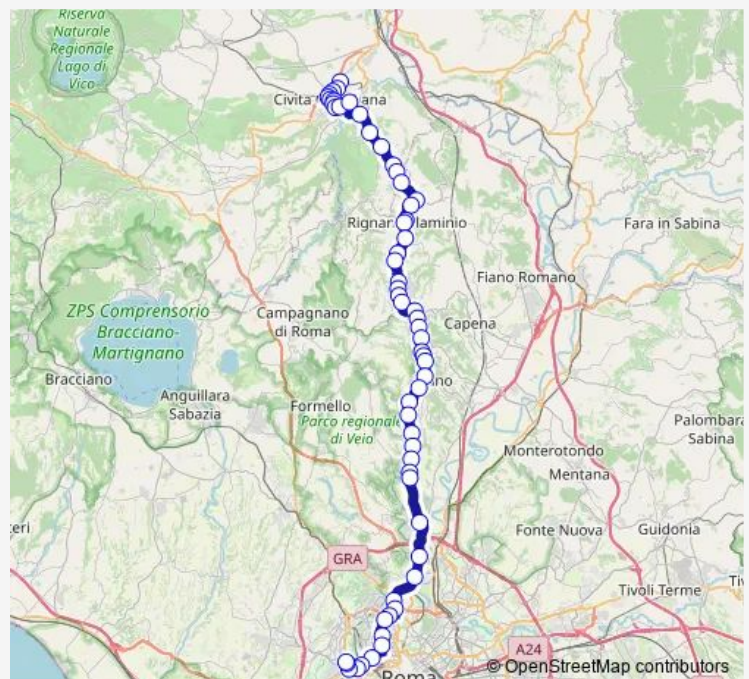

Route schedule

Civita | Via Terni Via Palombara # f2358 — Roma | Capolinea Cornelia # f1

Monday 03:50

Tuesday 03:50

Wednesday 03:50

Thursday 03:50

Friday 03:50

Saturday 03:50

Sunday —

Route info

Direction: Civita | Via Terni Via Palombara # f2358

Stops: 59

Trip Duration: 1 hour 25 min

Civita Castellana - Roma Cornelia # Cc597a

Rignano | Via Flaminia Via Vallelunga # f2216

Rignano | Via Flaminia Via Colonnelle # f2217