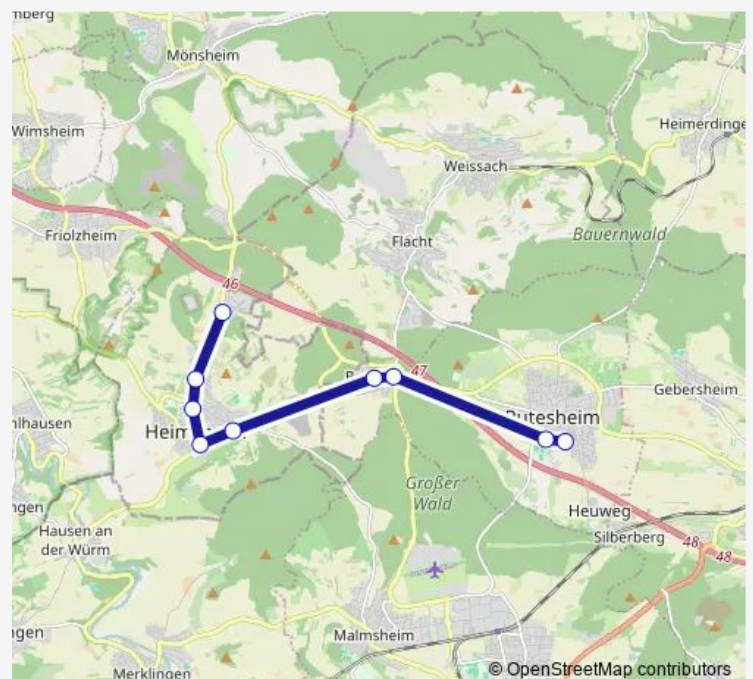

### Route schedule

Wimsheim Rathaus — Rutesheim Schulzentrum

Monday 06:53

Tuesday 06:53

Wednesday 06:53

Thursday 06:53

Friday 06:53

Saturday —

### Route info

Direction: Wimsheim Rathaus

Stops: 9

Trip Duration: 0 hour 22 min

653a

BusMaps

## Route info

Direction: Rutesheim Schulzentrum

Stops: 9

Trip Duration: 0 hour 18 min

**Direction**

Perouse Waldenserstr. — Rutesheim Schulzentrum

2 stops

[Open route schedule](#)

**Route info**

Direction: Perouse Waldenserstr.

Stops: 2

Trip Duration: 0 hour 12 min

653a Bus time schedules and route maps are available in an offline PDF at [busmaps.com](https://busmaps.com). Use the [busmaps.com](https://busmaps.com) website to see live bus times, train schedule or subway schedule, and step-by-step directions for all public transit in Stuttgart