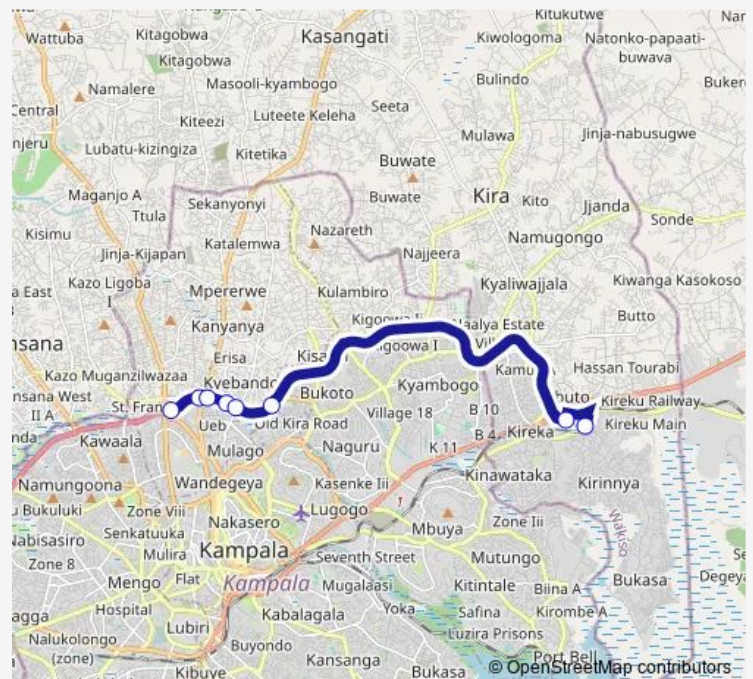

Bus Ic007 Bwaise-Kavule Taxi Stage

[Go to website](#)

Direction

Bwaise Stage - Eastbound — Kavule Taxi Stage

8 stops

[Open route schedule](#)

Bwaise Stage - Eastbound

Kalerwe Taxi Park Roundabout

Bweyogerere Stage

Holyword Healing Ministries

Nsooba Kyebando Rd Overpass

Busega (Northern Bypass)

Namboole Stadium

Kavule Taxi Stage

Route schedule

Bwaise Stage - Eastbound — Kavule Taxi Stage

Monday 06:30-19:00

Tuesday 06:30-19:00

Wednesday 06:30-19:00

Thursday 06:30-19:00

Friday 06:30-19:00

Saturday 06:30-19:00

Sunday 06:30-19:00

Route info

Direction: Bwaise Stage - Eastbound

Stops: 8

Trip Duration: 0 hour 33 min

Ic007 — Bwaise-Kavule Taxi Stage

Ic007 Bus time schedules and route maps are available in an offline PDF at busmaps.com. Use the busmaps.com website to see live bus times, train schedule or subway schedule, and step-by-step directions for all public transit in Kampala