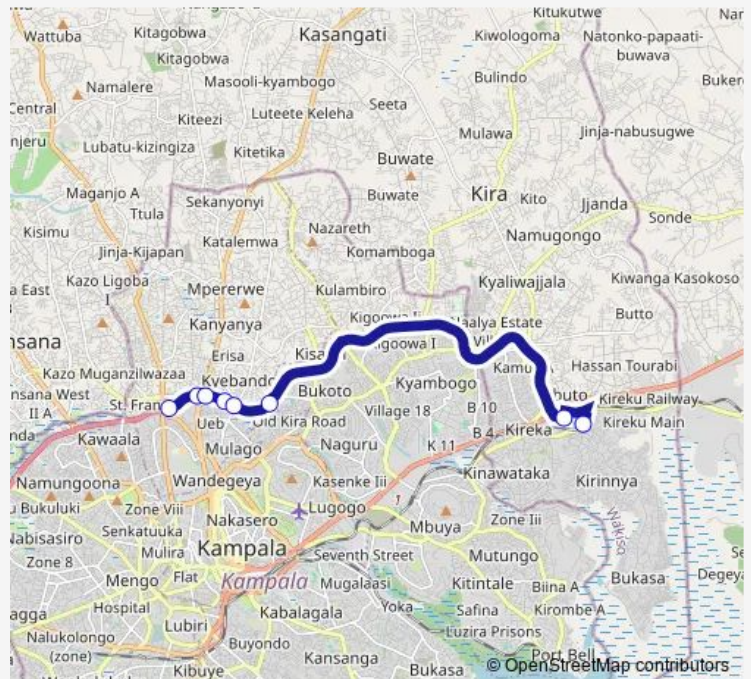

Bus IC007 Bwaise-Kavule Taxi Stage

[Go to website](#)

Direction

Bwaise Stage - Eastbound — Kavule Taxi Stage

8 stops

[Open route schedule](#)

Bwaise Stage - Eastbound

Kalerwe Taxi Park Roundabout

Bweyogerere Stage

Holyword Healing Ministries

Nsooba Kyebando Rd Overpass

Busega (Northern Bypass)

Namboole Stadium

Kavule Taxi Stage

Route schedule

Bwaise Stage - Eastbound — Kavule Taxi Stage

Monday 06:30-19:00

Tuesday 06:30-19:00

Wednesday 06:30-19:00

Thursday 06:30-19:00

Friday 06:30-19:00

Saturday 06:30-19:00

Sunday 06:30-19:00

Route info

Direction: Bwaise Stage - Eastbound

Stops: 8

Trip Duration: 0 hour 41 min

■ IC007 — Bwaise-Kavule Taxi Stage

IC007 Bus time schedules and route maps are available in an offline PDF at busmaps.com. Use the busmaps.com website to see live bus times, train schedule or subway schedule, and step-by-step directions for all public transit in Kampala