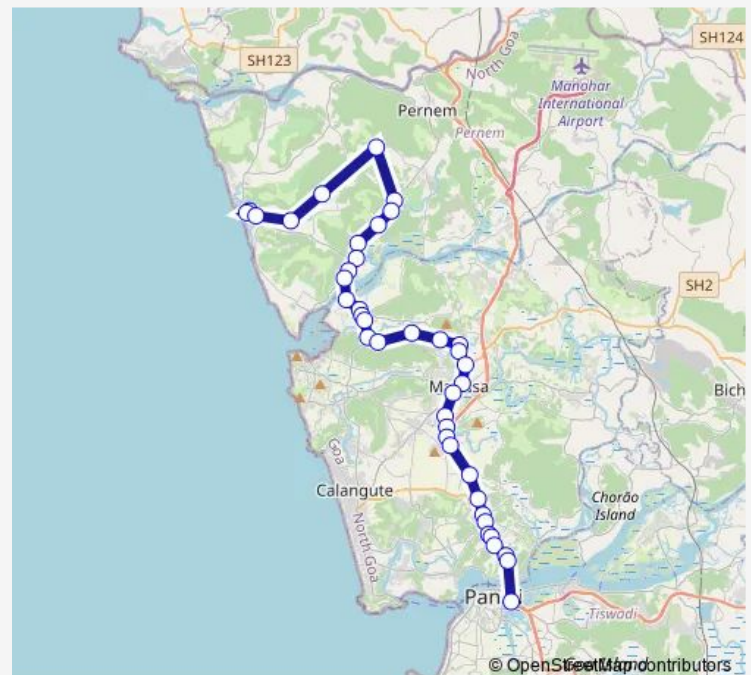

Thursday 06:45

Friday 06:45

Saturday 06:45

Sunday 06:45

Route info

Direction: Madlamaz

Stops: 40

Trip Duration: 1 hour 15 min