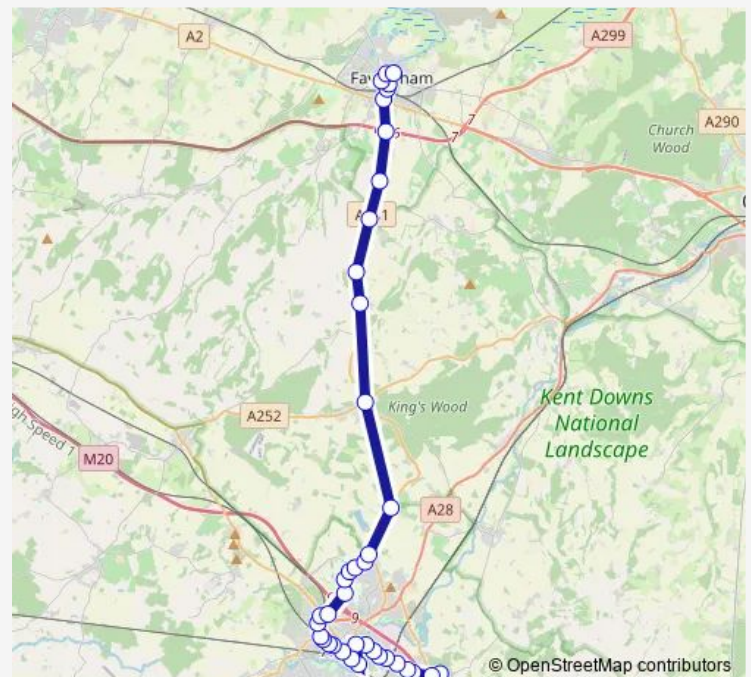

Ivory Close

Hazebrouck Road

Barnes Close

Churchill Way

Sainsbury's

School

Route schedule

Canute Road — School

Monday 08:44

Tuesday 08:44

Wednesday 08:44

Thursday 08:44

Friday 08:44

Saturday —

Sunday —

Route info

Direction: Canute Road

Stops: 18

Trip Duration: 0 hour 24 min

Direction

Court Street — William Harvey Hospital

36 stops

[Open route schedule](#)

Court Street