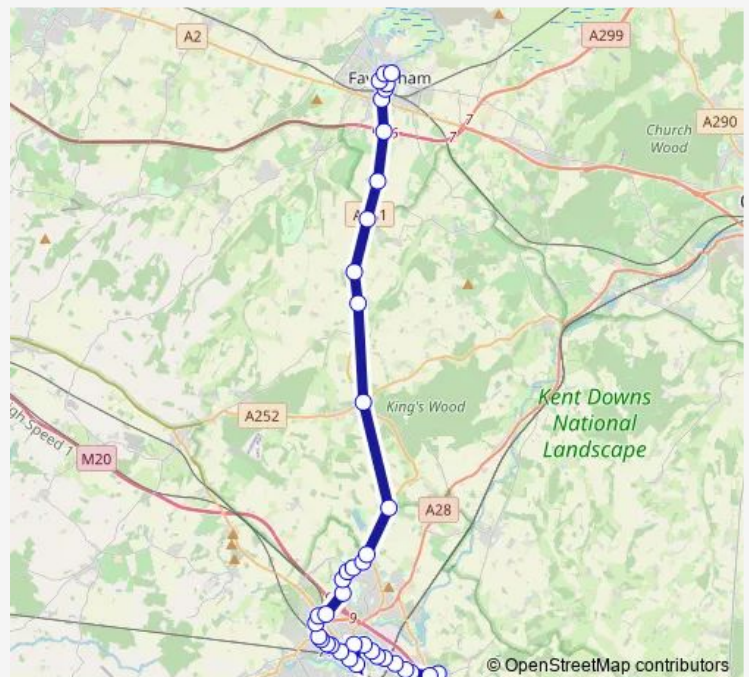

Bus 666 Faversham - Ashford

[Go to website](#)

Direction

Canute Road — School

18 stops

[Open route schedule](#)

Canute Road

The Mall

Railway Station

Preston Street

Saxon Road

The Three Tuns

Stonebridge Pond

Primary School

The Castle

The Three Mariners

Colegates Close

Western Link

Ivory Close

Hazebrouck Road

Barnes Close

Churchill Way

Sainsbury's

School

Route schedule

Canute Road — School

Monday 08:44

Tuesday 08:44

Wednesday 08:44

Thursday 08:44

Friday 08:44

Saturday —

Sunday —

Route info

Direction: Canute Road

Stops: 18

Trip Duration: 0 hour 24 min

666 — Faversham - Ashford