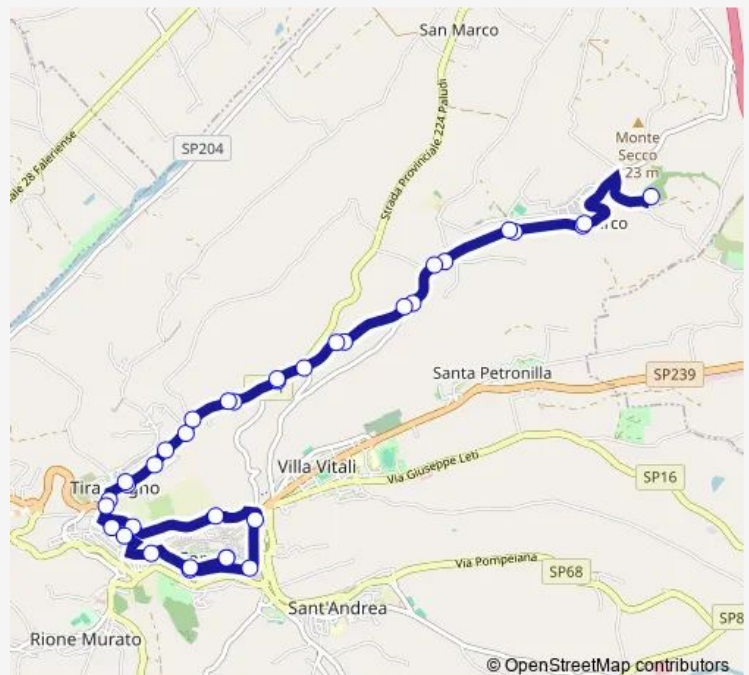

### Route schedule

Largo Calzecchi — Largo Calzecchi

Monday 08:20-17:45

Tuesday 08:20-17:45

Wednesday 08:20-17:45

Thursday 08:20-17:45

Friday 08:20-17:45

Saturday 17:45

### Route info

Direction: Largo Calzecchi

Stops: 35

Trip Duration: 0 hour 35 min

Linea 8 L.Go Calzecchi-Capodarco-Comunita'

BusMaps

Madonna Vinci

Sp. Capodarchese Dopo Madonna Vinci