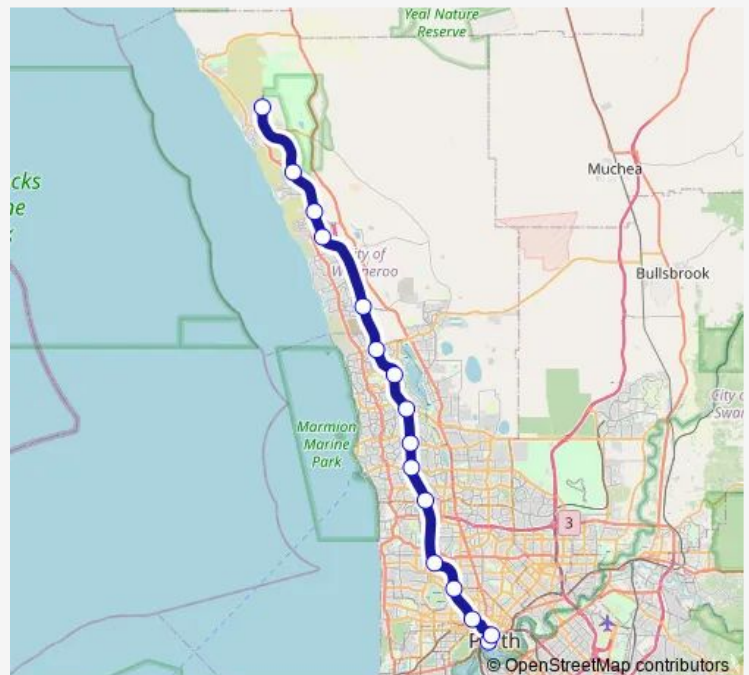

Warwick Stn Platform 1

Stirling Stn Platform 1

Glendalough Stn Platform 1

Leederville Stn Platform 1

Perth Underground Stn Platform 2

Elizabeth Quay Stn Platform 2

Route schedule

Yanchep Stn Platform 3 — Elizabeth Quay Stn Platform 2

Monday 05:45-14:15

Tuesday 05:45-14:15

Wednesday 05:45-14:15

Thursday 05:45-14:15

Friday 05:45-14:15

Saturday —

Sunday —

Route info

Direction: Yanchep Stn Platform 3

Stops: 16

Trip Duration: 0 hour 54 min

■ Yanchep Line

Direction

Yanchep Stn Platform 1 — Elizabeth Quay Stn Platform 2

16 stops

[Open route schedule](#)

Yanchep Stn Platform 1

Eglinton Stn Platform 1

Alkimos Stn Platform 1

Butler Stn Platform 1

Clarkson Stn Platform 1

Currambine Stn Platform 1

Joondalup Stn Platform 1

Edgewater Stn Platform 1