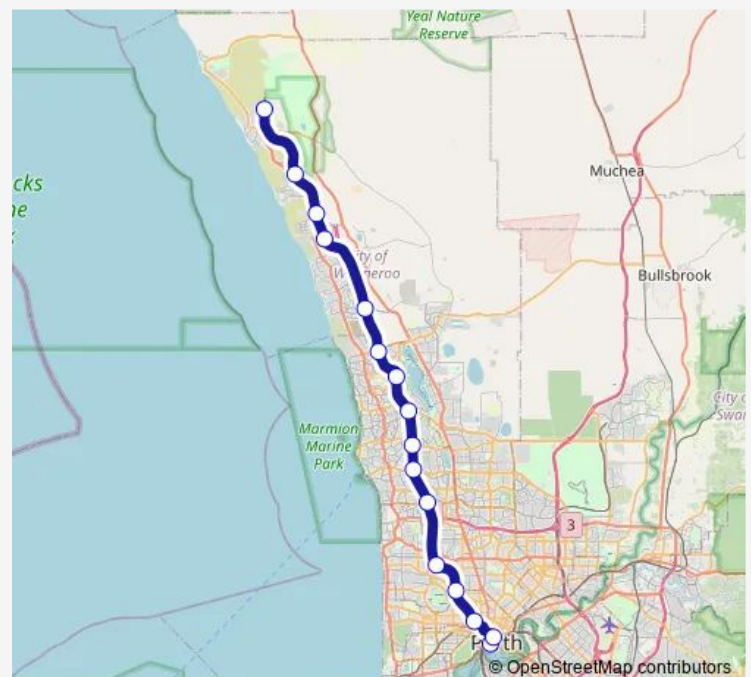

Warwick Stn Platform 1

Stirling Stn Platform 1

Glendalough Stn Platform 1

Leederville Stn Platform 1

Perth Underground Stn Platform 2

Elizabeth Quay Stn Platform 2

Route schedule

Yanchep Stn Platform 3 — Elizabeth Quay Stn Platform 2

Monday 05:45-14:15

Tuesday 05:45-14:15

Wednesday 05:45-14:15

Thursday 05:45-14:15

Friday 05:45-14:15

Saturday —

Sunday —

Route info

Direction: Yanchep Stn Platform 3

Stops: 16

Trip Duration: 0 hour 53 min

■ Yanchep Line

Direction

Yanchep Stn Platform 1 — Elizabeth Quay Stn Platform 2

16 stops

[Open route schedule](#)

Yanchep Stn Platform 1

Eglinton Stn Platform 1

Alkimos Stn Platform 1

Butler Stn Platform 1

Clarkson Stn Platform 1

Currambine Stn Platform 1

Joondalup Stn Platform 1

Edgewater Stn Platform 1