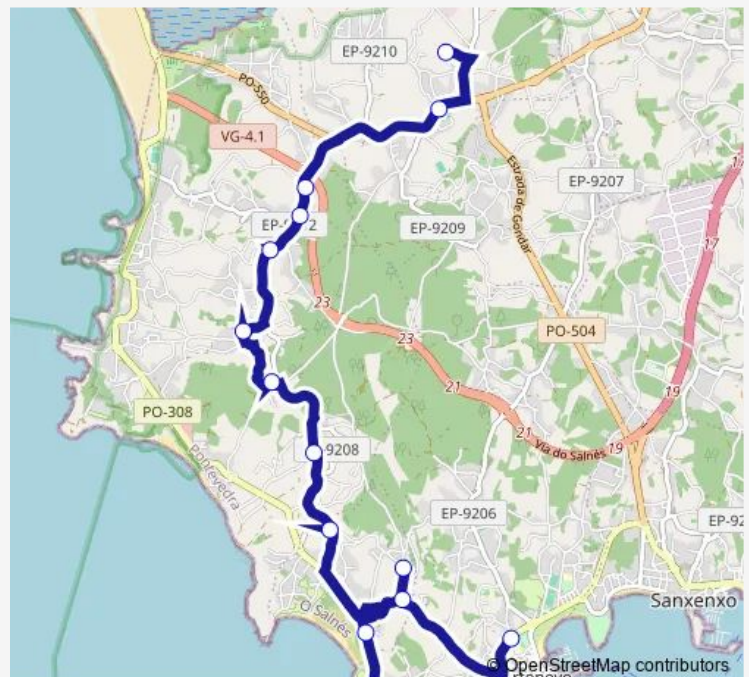

### Route schedule

Portonovo (Farmacia) — IES de Vilalonga

Monday 07:45

Tuesday 07:45-15:30

Wednesday 07:45

Thursday 07:45

Friday 07:45

Saturday —

### Route info

Direction: Portonovo (Farmacia)

Stops: 14

Trip Duration: 0 hour 35 min

■ XG626012 — IES DE Vilalonga - Portonovo (Farmacia)

**Direction**

IES de Vilalonga — Portonovo (Farmacia)

14 stops