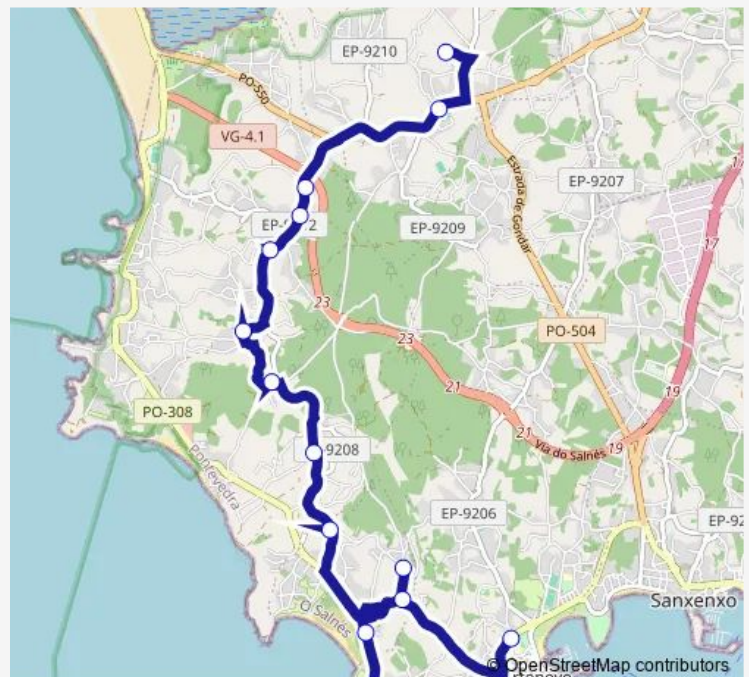

Wednesday 07:45-14:30

Thursday 07:45

Friday 07:45

Saturday —

Sunday —

Route info

Direction: Portonovo (Farmacia)

Stops: 14

Trip Duration: 0 hour 35 min

■ Xg626012 — IES DE Vilalonga - Portonovo (Farmacia)

Direction

IES de Vilalonga — Portonovo (Farmacia)

14 stops

[Open route schedule](#)

IES de Vilalonga

Vilalonga (Campo Fútbol)