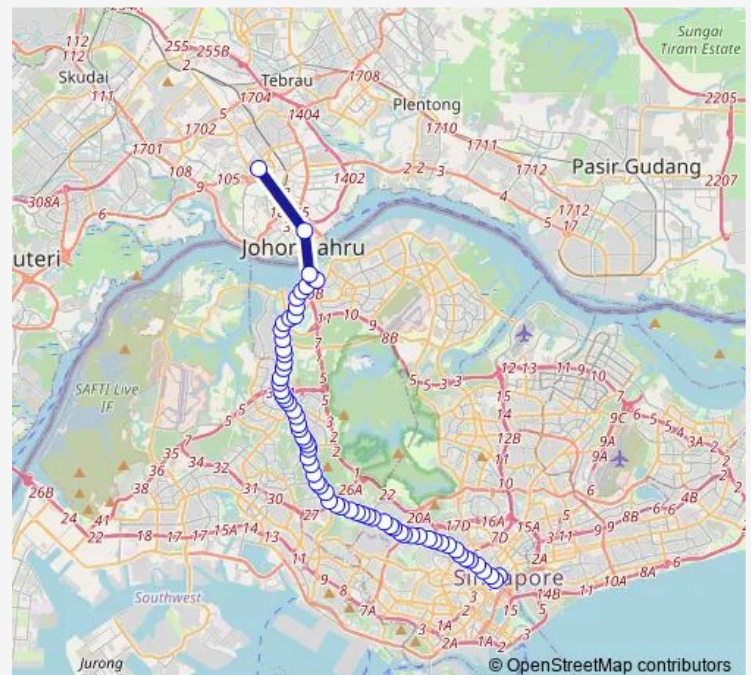

Leng Kwang Baptist Ch

Stevens Stn

Bef Lewis Rd

NUS Bt Timah Campus

Botanic Gdns Stn

Bef Crown Ctr

Coronation Plaza

Tan Kah Kee Stn

Thursday 05:20

Friday 05:20

Saturday 05:20

Sunday 05:20

Route info

Direction: Queen St Ter

Stops: 66

Trip Duration: 2 hour 16 min

170

Sixth Ave Ctr

Aft Maple Ave

The Tessarina

The Nexus

King Albert Pk Stn

King Albert Pk

Pei Hwa Presby Pr Sch

Thursday 05:20

Friday 05:20

Saturday 05:30

Sunday 05:30

Route info

Direction: Larkin Ter

Stops: 64

Trip Duration: 2 hour 16 min