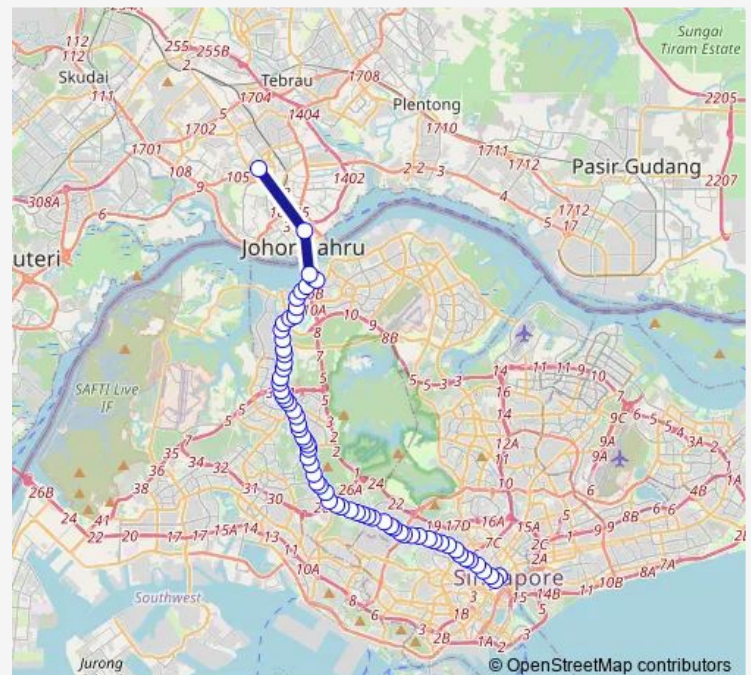

Leng Kwang Baptist Ch

Stevens Stn

Bef Lewis Rd

NUS Bt Timah Campus

Botanic Gdns Stn

Bef Crown Ctr

Coronation Plaza

Tan Kah Kee Stn

Thursday 05:20

Friday 05:20

Saturday 05:20

Sunday 05:20

Route info

Direction: Queen St Ter

Stops: 66

Trip Duration: 2 hour 16 min

170

BusMaps

Sixth Ave Ctr

Aft Maple Ave

The Tessarina

The Nexus

King Albert Pk Stn

King Albert Pk