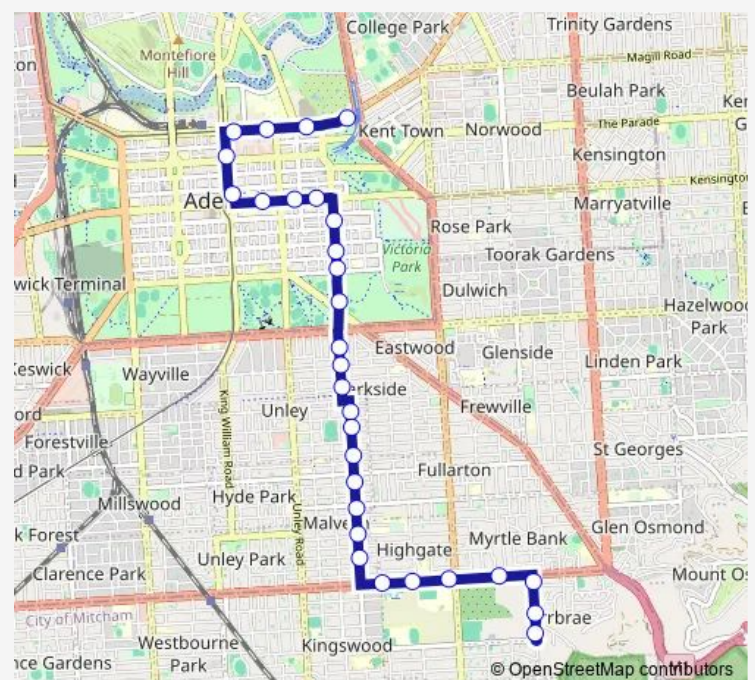

Stop 4 Duthy St - East side

Stop 5 Duthy St - East side

Stop 6 Duthy St - East side

Stop 7 Duthy St - East side

Stop 8 Duthy St - East side

Route schedule

Stop 1 Botanic Rd - South East side — Stop 23 Waite Rd - West side

Monday 06:15-17:14

Tuesday 06:15-17:14

Wednesday 06:15-17:14

Thursday 06:15-17:14

Friday 06:15-17:14

Saturday —

Sunday —

Route info

Direction: Stop 1 Botanic Rd - South East side

Stops: 30

Trip Duration: 0 hour 42 min

170 — Urrbrae to City

Stop 9 Duthy St - East side

Stop 9A Duthy St - East side

Stop 167 Cross Rd - North side

Stop 166 Cross Rd - North side

Friday 06:54-18:07

Saturday —

Sunday —

Route info

Direction: Stop 23 Waite Rd - West side

Stops: 32

Trip Duration: 0 hour 41 min

Stop S1 Wakefield St - South side