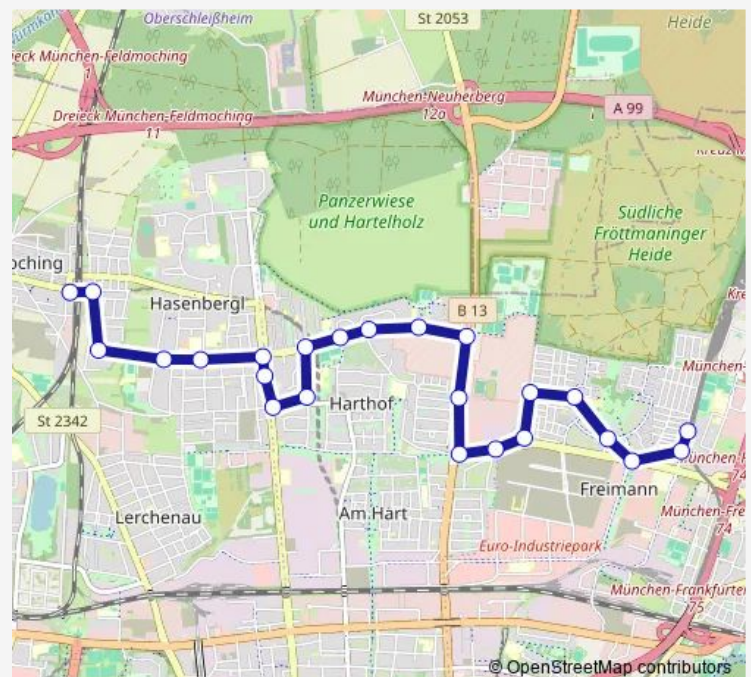

Saturday 08:34-20:14

Sunday —

Route info

Direction: Kieferngarten

Stops: 24

Trip Duration: 0 hour 33 min

Feldmochinger Anger

Feldmoching Bf. Ost