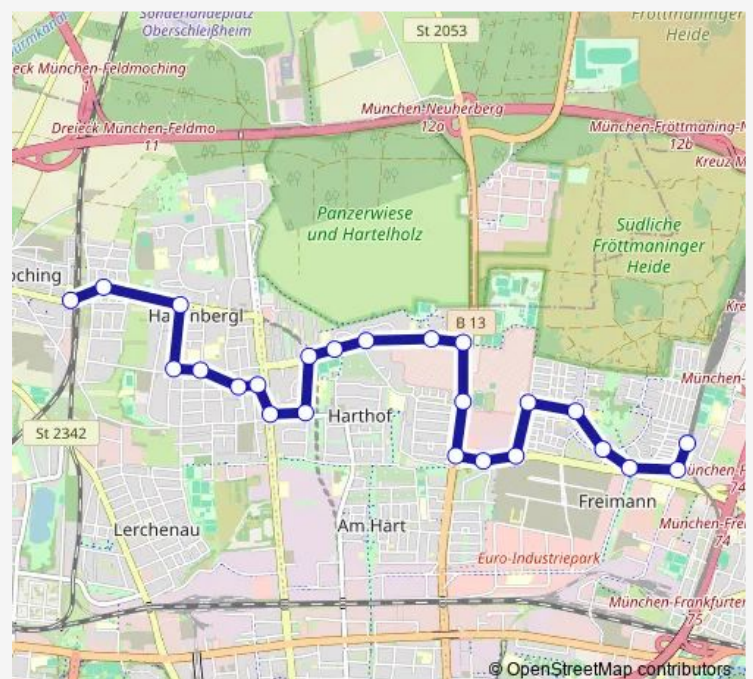

Hasenberg Süd

Route schedule

Kieferngarten — Feldmoching

Monday 06:14-20:14

Tuesday 06:14-20:14

Wednesday 06:14-20:14

Thursday 06:14-20:14

Friday 06:14-20:14

Saturday —

Sunday —

Route info

Direction: Kieferngarten

Stops: 24

Trip Duration: 0 hour 33 min

Hasenbergl

Paidarstraße

Feldmoching

Direction

Kieferngarten — Feldmoching

24 stops

[Open route schedule](#)

Kieferngarten

Bernsteinweg

Paul-Hindemith-Allee

Monday	06:20-20:15
Tuesday	06:20-20:15
Wednesday	06:20-20:15
Thursday	06:20-20:15
Friday	06:20-20:15
Saturday	08:37-20:37
Sunday	—

Route info

Direction: Feldmoching

Stops: 24

Trip Duration: 0 hour 34 min

Direction