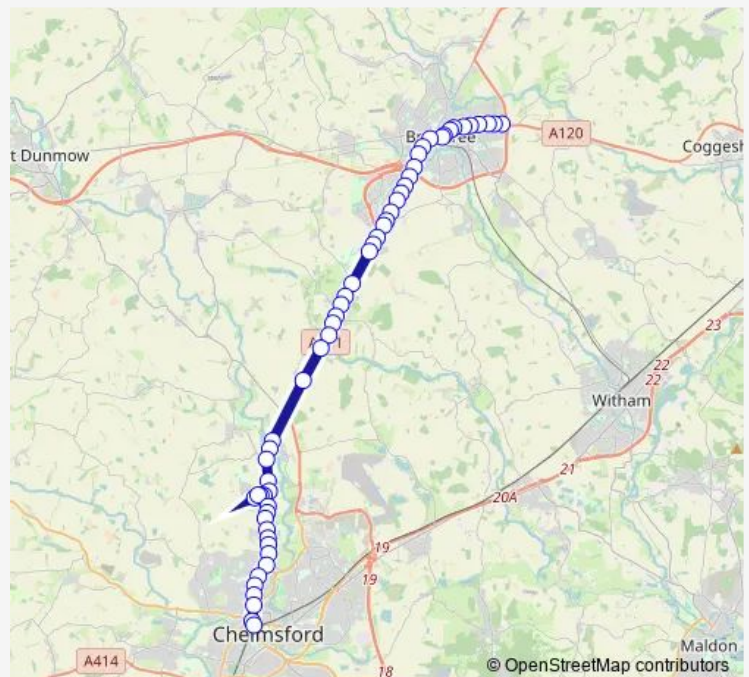

Dallwood Way

Kings Head

Albert Road

Railway Street

Clinic

Bus Interchange

Rue De Jeunes

Courtauld Place

### Route schedule

Tesco East Store — Bus Station

Monday 05:43-20:15

Tuesday 05:43-20:15

Wednesday 05:43-20:15

Thursday 05:43-20:15

Friday 05:43-20:15

Saturday 06:50-18:00

### Route info

Direction: Tesco East Store

Stops: 55

Trip Duration: 0 hour 48 min

170 — Marks Farm - Chelmsford

Dagnets Lane

Green Dragon

Lyndeswood Farm