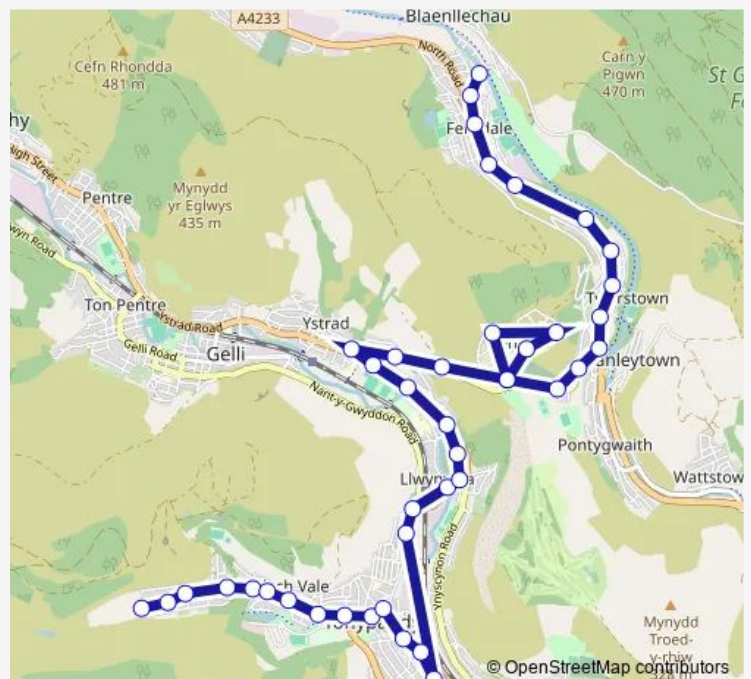

Thursday 07:53-17:50

Friday 07:53-17:50

Saturday 07:53-17:50

Sunday —

Route info

Direction: Station Road

Stops: 55

Trip Duration: 0 hour 43 min

Route schedule

Howard Street Terminus — Commercial Street

Monday 07:40-18:40

Tuesday 07:40-18:40

Wednesday 07:40-18:40

Thursday 07:40-18:40

Friday 07:40-18:40

Saturday 07:40-18:40

Sunday —

Route info

Direction: Howard Street Terminus

Stops: 43

Trip Duration: 0 hour 42 min

Roundabout

Penrhys Primary School

Penrhys Youth Club