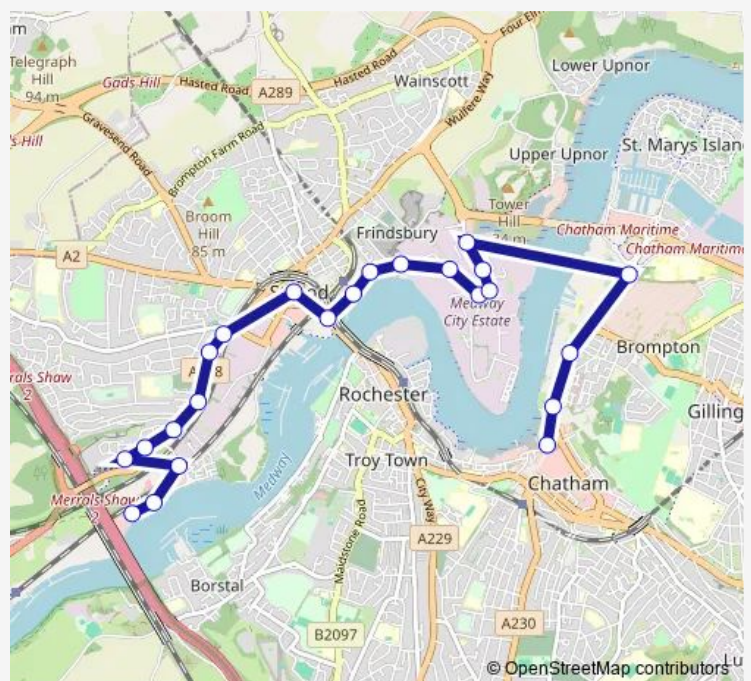

Wingrove Drive

Railway Station

Canal Road

Matalan

Morrisons

Priory Road

Darnley Arch

Hawthorn Road

Poplar Road

Ballard Business Park

Medway Gate

Route schedule

Waterfront Bus Station — Cineworld Cinema

Monday 07:30-18:30

Tuesday 07:30-18:30

Wednesday 07:30-18:30

Thursday 07:30-18:30

Friday 07:30-18:30

Saturday 08:15-15:30

Sunday —

Route info

Direction: Waterfront Bus Station

Stops: 24

Trip Duration: 0 hour 21 min

170 — Medway Valley Park - Medway City Estate - Chatham

Butlers Park Way

Roman Way

Cineworld Cinema

Direction

Cineworld Cinema — Waterfront Bus Station

23 stops

[Open route schedule](#)