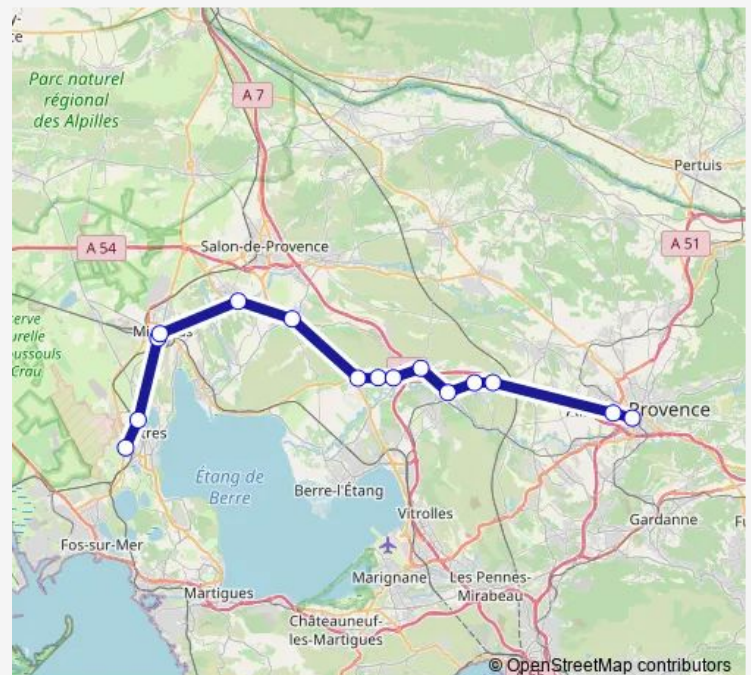

Vignes Longues

Marcel Pagnol

Gare Routière

### Route schedule

Cfai — Gare Routière

Monday 13:20-16:40

Tuesday 13:20-16:40

Wednesday 13:20-16:40

Thursday 13:20-16:40

Friday 13:20-16:40

Saturday 13:20-16:40

### Route info

Direction: Cfai

Stops: 15

Trip Duration: 1 hour 29 min

170 — Cfai Istres Aix en Provence