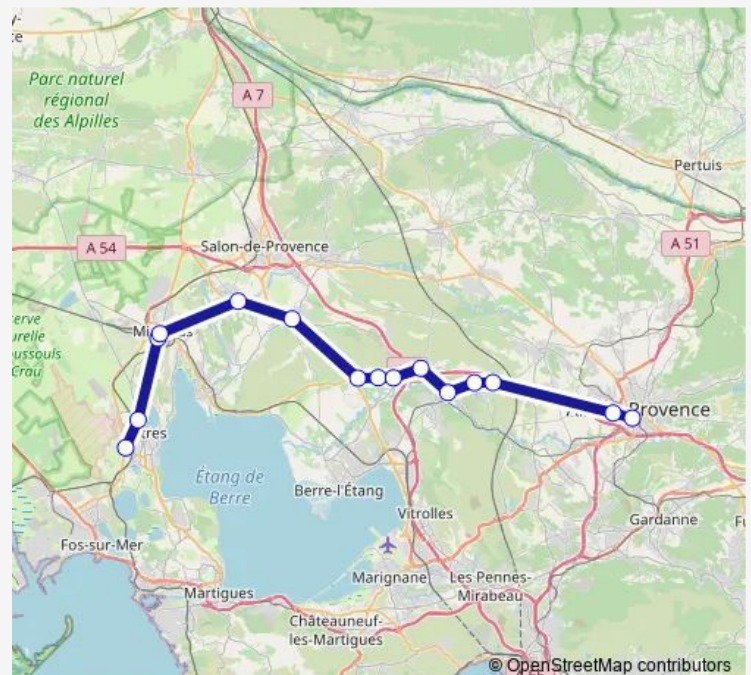

Vignes Longues

Marcel Pagnol

Gare Routière

### Route schedule

Cfai — Gare Routière

Monday 16:40-16:50

Tuesday 16:40-16:50

Wednesday 16:40-16:50

Thursday 16:40-16:50

Friday 13:20

Saturday —

### Route info

Direction: Cfai

Stops: 15

Trip Duration: 1 hour 29 min

170 — Cfai Istres Aix en Provence