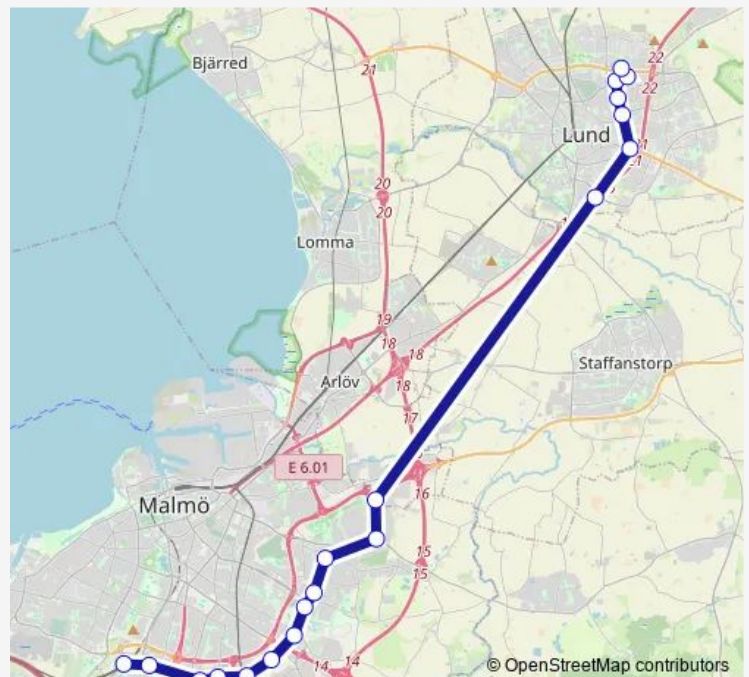

Lund Råby trafikplats

Lund Jupitergatan

Lund Tunavägen

Lund Lth

Lund Ridhuset

Lund Ideon Gateway

Lund Norra Fäladen

### Route schedule

Malmö Hyllie station — Lund Norra Fäladen

Monday 05:50-20:17

Tuesday 05:50-20:17

Wednesday 05:50-20:17

Thursday 05:50-20:17

Friday 05:50-20:17

Saturday 08:39-17:39

### Route info

Direction: Malmö Hyllie station

Stops: 19

Trip Duration: 0 hour 50 min

170