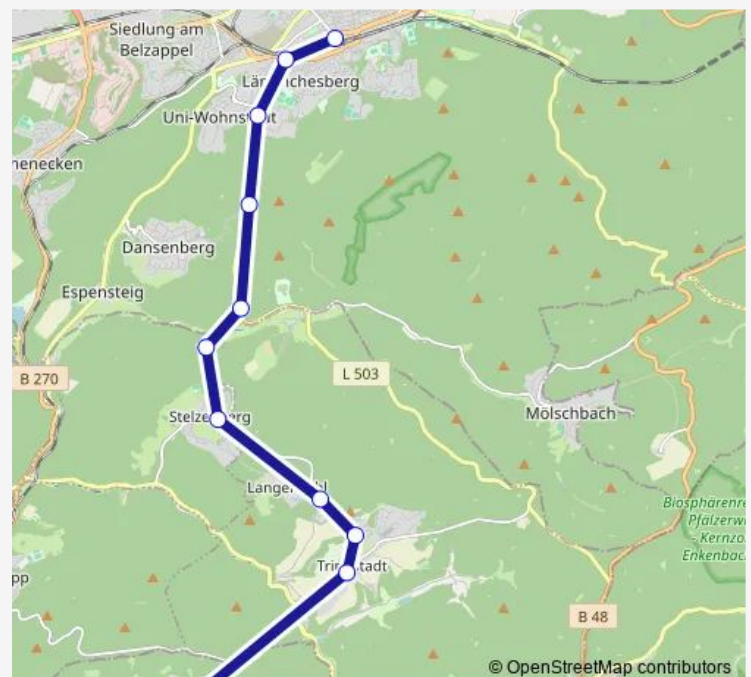

### Route schedule

Stelzenberg, Alte Schmelz — Trippstadt, Grundschule

Monday 07:29

Tuesday 07:29

Wednesday 07:29

Thursday 07:29

Friday 07:29

Saturday —

### Route info

Direction: Stelzenberg, Alte Schmelz

Stops: 9

Trip Duration: 0 hour 19 min