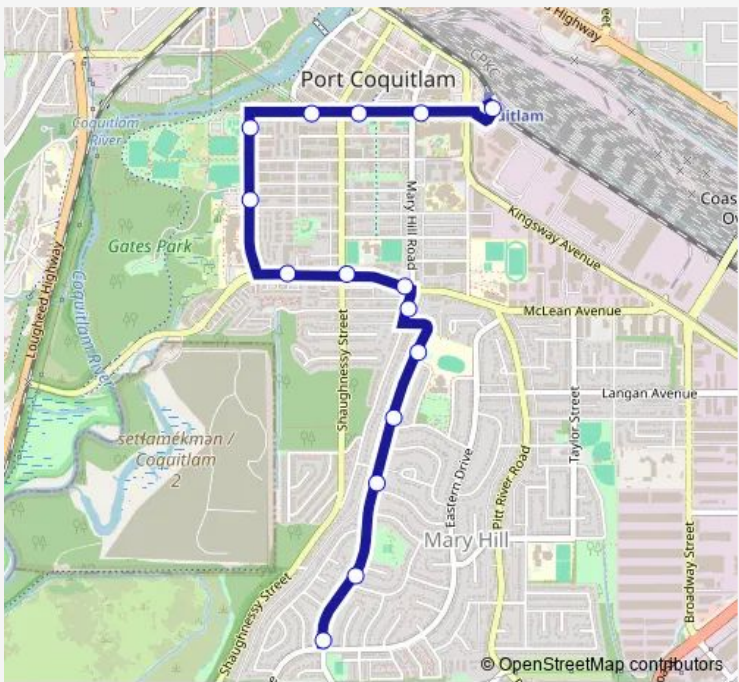

**Bus 170 Port Coquitlam Station/Port Coquitlam South**

[Go to website](#)

**Direction**  
 Port Coquitlam Station @ Bay 3 — Northbound Western Dr @ Eastern Dr  
 19 stops  
[Open route schedule](#)

- Port Coquitlam Station @ Bay 3
- Westbound Wilson Ave @ Kingsway Ave
- Westbound Wilson Ave @ Mary Hill Rd
- Westbound Wilson Ave @ Shaughnessy St
- Southbound Shaughnessy St @ Atkins Ave
- Southbound Shaughnessy St @ Kelly Ave
- Southbound Shaughnessy St @ Hawthorne Ave
- Southbound Shaughnessy St @ Rindall Ave
- Eastbound Pitt River Rd @ Shaughnessy St
- Eastbound Pitt River Rd @ Mary Hill Rd
- Eastbound Pitt River Rd @ Tyner St
- Southbound Eastern Dr @ Penny Place
- Southbound Eastern Dr @ Langan Ave
- Southbound Eastern Dr @ Lamprey Dr
- Southbound Eastern Dr @ Oughton Dr
- Southbound Eastern Dr @ Belle Place
- Southbound Eastern Dr @ Carmen Place
- Westbound Eastern Dr @ Claudia Place
- Northbound Western Dr @ Eastern Dr

**Route info**  
 Direction: Port Coquitlam Station @ Bay 3  
 Stops: 19  
 Trip Duration: 0 hour 11 min

170 — Port Coquitlam Station/Port Coquitlam South **BusMaps**

## Route info

Direction: Northbound Western Dr @ Eastern Dr

Stops: 15

Trip Duration: 0 hour 11 min

## Route info

Direction: Port Coquitlam Station @ Bay 3

Stops: 18

Trip Duration: 0 hour 12 min

170 Bus time schedules and route maps are available in an offline PDF at [busmaps.com](http://busmaps.com). Use the [busmaps.com](http://busmaps.com) website to see live bus times, train schedule or subway schedule, and step-by-step directions for all public transit in Port Coquitlam