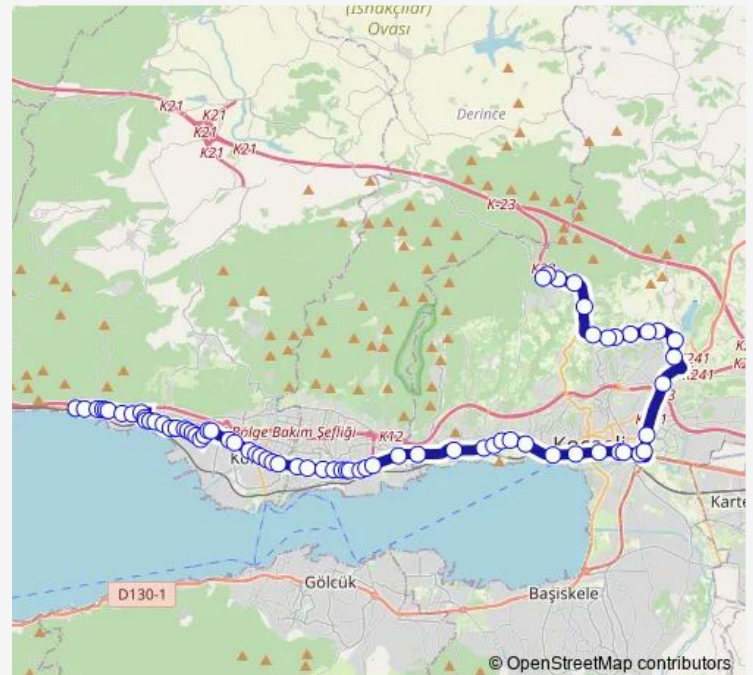

Thursday 06:45-20:15

Friday 06:45-20:15

Saturday 06:45-20:15

Sunday 08:15-20:15

Route info

Direction: KİRAZLIYALI MUHTARLIĞI

Stops: 72

Trip Duration: 0 hour 59 min