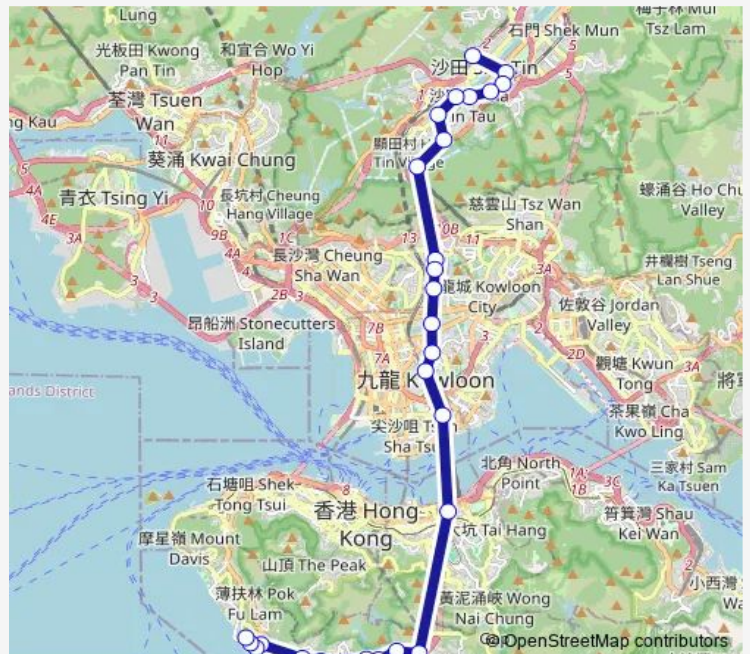

[Kmb+Ctb] Lion Rock Tunnel/
Lion Rock Tunnel BUS-BUS Interchange[[Kmb] Lion Rock Tunnel

Route schedule

[Ctb] SHA TIN Station[[Kmb+Ctb] SHA TIN Station BUS Terminus/
Sha TIN Station[[Kmb] SHA TIN Station BUS Terminus — [Ctb] WAH FU (Central)[[Kmb+Ctb] WAH FU Central BUS Terminus/
Wah FU (Central)

Stops: 29
 Trip Duration: 0 hour 56 min

[Ctb] Junction Road, Waterloo Road[[Kmb+Ctb] Junction Road Kowloon Tong/
Junction Road, Waterloo Road[[Kmb] Junction Road Kowloon Tong

[Ctb] Kowloon Tong Station, Waterloo Road[[Kmb+Ctb] Kowloon Tong Station/
Kowloon Tong Station, Waterloo Road[[Kmb] Kowloon Tong Station