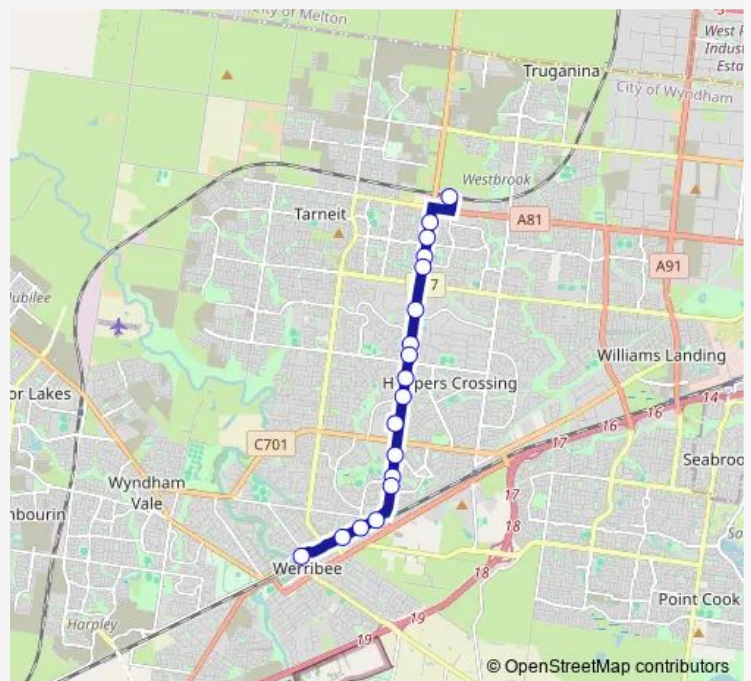

Bus 170 Werribee Station - Tarneit Station

[Go to website](#)

Direction

Tarneit Station (Tarneit) — Werribee Station/Manly St (Werribee)

18 stops

[Open route schedule](#)

- Tarneit Station (Tarneit)
- Tarneit Central Shopping Centre/Derrimut Rd (Tarneit)
- Watagan St/Derrimut Rd (Tarneit)
- Sundial Bvd/Derrimut Rd (Tarneit)
- Rippleside Tce/Derrimut Rd (Tarneit)
- Bindowan Dr/Derrimut Rd (Hoppers Crossing)
- Bronson Cct/Derrimut Rd (Hoppers Crossing)
- Hogans Rd/Derrimut Rd (Hoppers Crossing)
- Gabo St/Derrimut Rd (Hoppers Crossing)
- Cameron Dr/Derrimut Rd (Hoppers Crossing)
- Pacific Werribee Shopping Centre/Derrimut Rd (Hoppers Crossing)
- Heathdale Christian College/Derrimut Rd (Hoppers Crossing)
- Aqua Pulse Leisure Centre/Derrimut Rd (Hoppers Crossing)
- Kookaburra Ave/Derrimut Rd (Hoppers Crossing)
- Derrimut Rd/Railway Ave (Werribee)
- Cemetery Rd/Railway Ave (Werribee)
- Conquest Dr/Railway Ave (Werribee)
- Werribee Station/Manly St (Werribee)

Route schedule

Tarneit Station (Tarneit) — Werribee Station/Manly St (Werribee)

Monday	05:12-22:00
Tuesday	05:12-22:00
Wednesday	05:12-22:00
Thursday	05:12-22:00
Friday	05:12-00:04 ⁺¹
Saturday	06:40-23:59
Sunday	06:40-23:59

Route info

Direction: Tarneit Station (Tarneit)

Stops: 18

Trip Duration: 0 hour 21 min

170 — Werribee Station - Tarneit Station

Direction

Werribee Station/Manly St (Werribee) — Tarneit Station (Tarneit)

18 stops

[Open route schedule](#)

Werribee Station/Manly St (Werribee)

Conquest Dr/Railway Ave (Werribee)

Cemetery Rd/Railway Ave (Werribee)

Derrimut Rd/Railway Ave (Werribee)

Werribee Seventh Day Adventist Church/Derrimut Rd (Werribee)