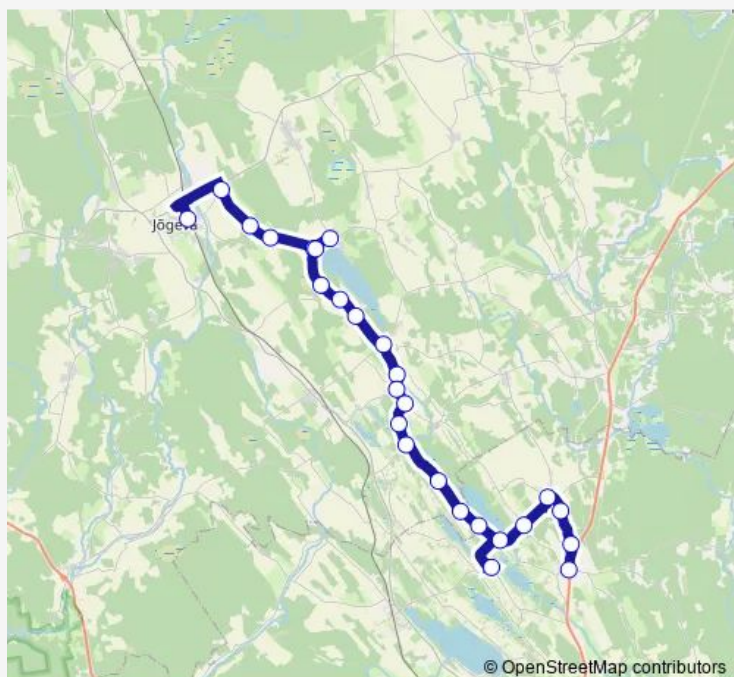

Thursday 07:15

Friday 07:15

Saturday —

Sunday —

Route info

Direction: Jõgeva

Stops: 26

Trip Duration: 0 hour 53 min