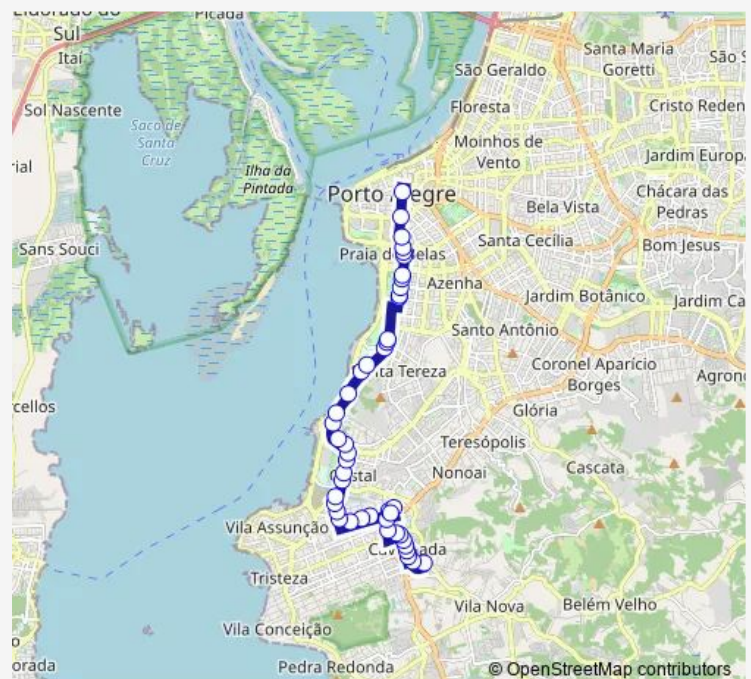

Icarai 1368

Route schedule

Gregorio Perez 67 — Borges DE Medeiros 658

Monday 06:40-08:00

Tuesday 06:40-08:00

Wednesday 06:40-08:00

Thursday 06:40-08:00

Friday 06:40-08:00

Saturday —

Sunday —

Route info

Direction: Gregorio Perez 67

Stops: 45

Trip Duration: 0 hour 35 min

Icarai 1204/1210

Icarai 920