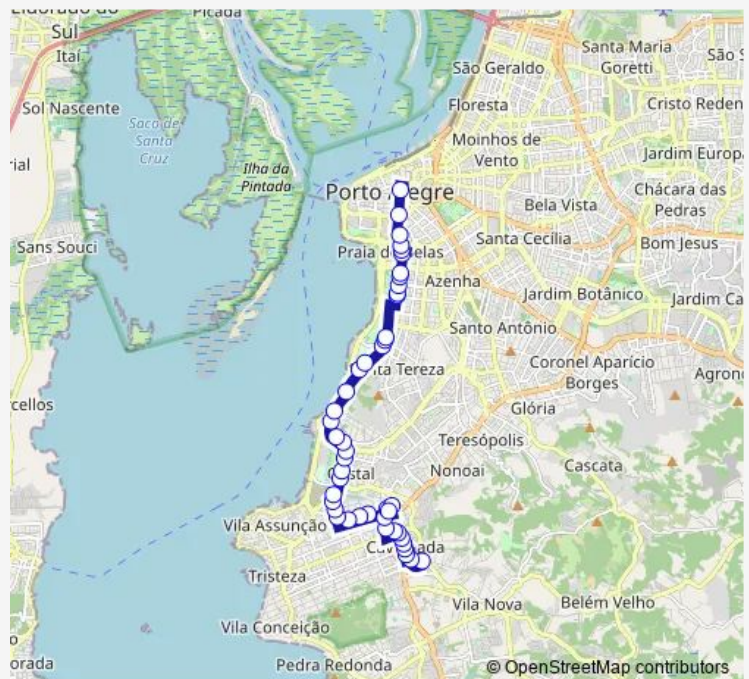

### Route schedule

Gregorio Perez 67 — Borges DE Medeiros 658

Monday 06:40-08:00

Tuesday 06:40-08:00

Wednesday 06:40-08:00

Thursday 06:40-08:00

Friday 06:40-08:00

Saturday —

### Route info

Direction: Gregorio Perez 67

Stops: 45

Trip Duration: 0 hour 40 min

Icarai 1204/1210

Icarai 920

Icarai 768

Chui 334 Condomínio