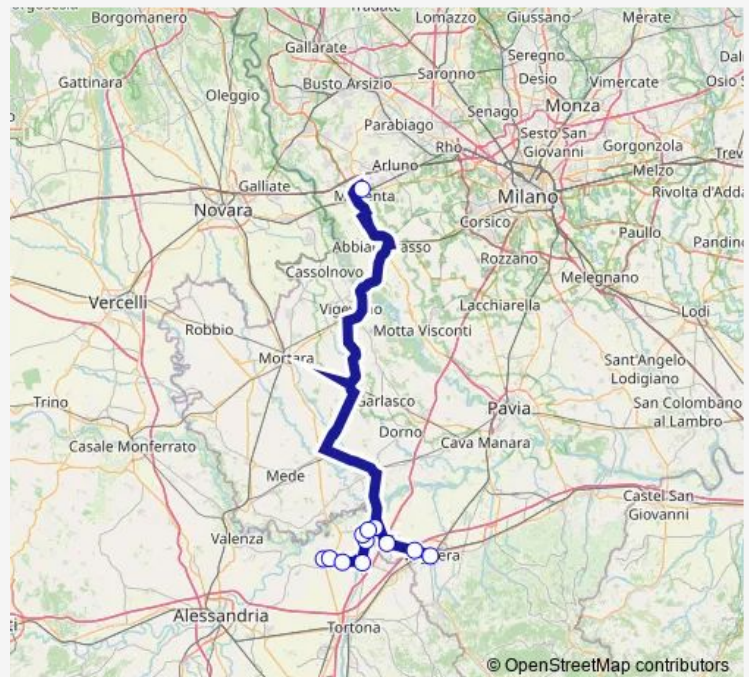

### Direction

Sale — Voghera

12 stops

[Open route schedule](#)

Sale

Sale - Localita' Orti Linello

Castelnuovo Scivia - Frazione OVA Gerbidi

Castelnuovo Scivia

### Route schedule

Sale — Voghera

Monday 05:35-17:40

Tuesday 05:35-17:40

Wednesday 05:35-17:40

Thursday 05:35-17:40

Friday 05:35-17:40

Saturday 05:35-17:40

### Route info

Direction: Sale

Stops: 12

Trip Duration: 0 hour 40 min

**Direction**

Voghera — Sale

12 stops

[Open route schedule](#)

## Route info

Direction: Voghera

Stops: 12

Trip Duration: 0 hour 40 min