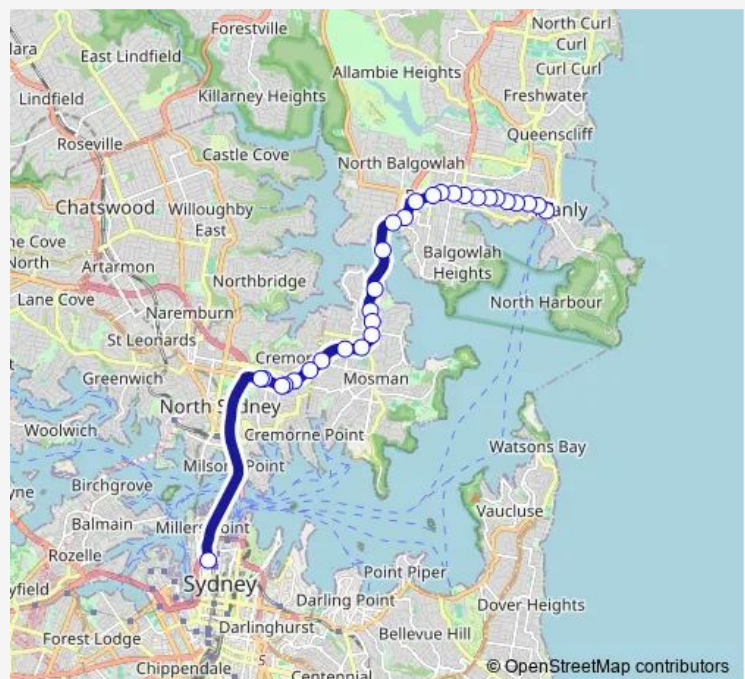

Spit Rd At Stanton Rd

Spit Rd After Awaba St

Spit Junction B-Line, Spit Rd

Route schedule

Manly Wharf, Belgrave St, Stand E — Wynyard Station, York St, Stand M

Monday 10:00-18:30

Tuesday 10:00-18:30

Wednesday —

Thursday —

Friday —

Saturday 10:00-18:30

Sunday 10:00-18:30

Route info

Direction: Manly Wharf, Belgrave St, Stand E

Stops: 30

Trip Duration: 0 hour 39 min

Military Rd At Watson St

Military Rd After Watson St

Wynyard Station, York St, Stand M

Direction

Wynyard Station, Carrington St, Stand A — Manly Wharf, West Promenade, Stand J

27 stops

[Open route schedule](#)

Saturday 10:52-19:22

Sunday 10:52-19:22

Route info

Direction: Wynyard Station, Carrington St, Stand A

Stops: 27

Trip Duration: 0 hour 38 min

Sydney Rd Opp George St

Ivanhoe Park, Sydney Rd