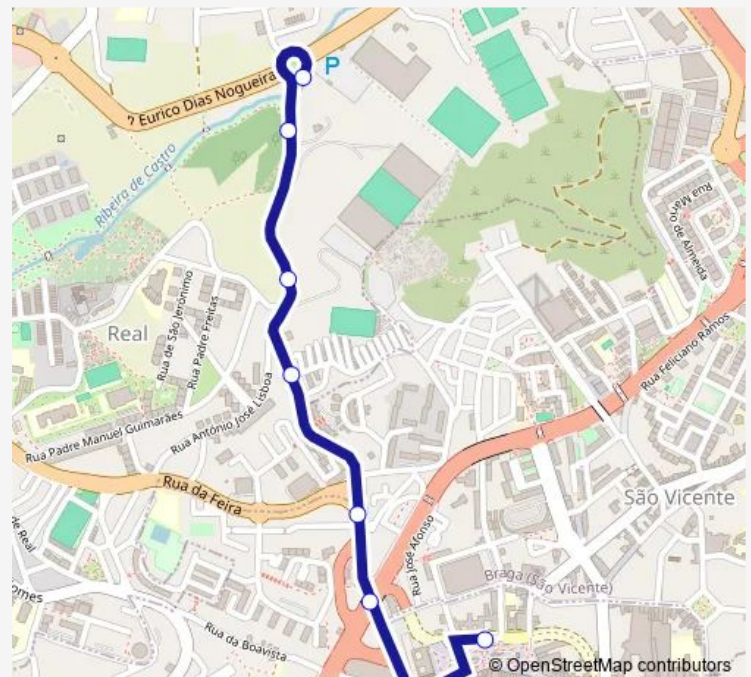

### Direction

Conde Agrolongo li — Rotunda Estádio

8 stops

[Open route schedule](#)

Conde Agrolongo li

Carmo (Mercado)

Cons Torres Almeida (Pópulo)

S Martinho (Viaduto)

### Route schedule

Conde Agrolongo li — Rotunda Estádio

Monday 03:00-04:30

Tuesday —

Wednesday —

Thursday —

Friday —

Saturday —

### Route info

Direction: Conde Agrolongo li

Stops: 8

Trip Duration: 0 hour 10 min

170 — TUB - S. João Estádio Municipal

**Direction**

Rotunda Estádio — Conde Agrolongo li

8 stops

## Route schedule

Rotunda Estádio — Conde Agrolongo li

Monday	03:00-04:20
Tuesday	—
Wednesday	—
Thursday	—
Friday	—
Saturday	—
Sunday	21:00-02:55 <sup>+1</sup>