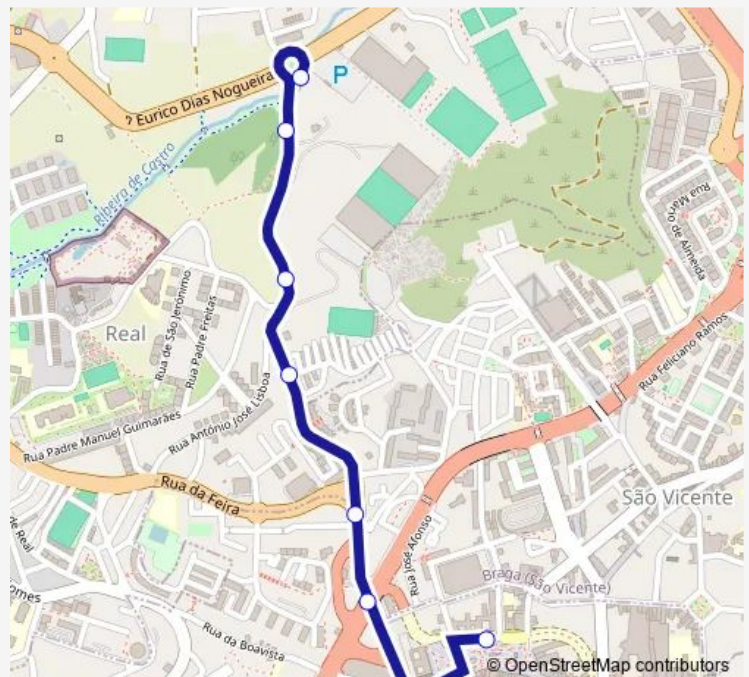

Cons Torres Almeida (Pópulo)

S Martinho (Viaduto)

S Martinho (Bairro)

S Martinho (S Jerónimo)

S Martinho (Estádio)

Rotunda Estádio

Route schedule

Conde Agrolongo li — Rotunda Estádio

Monday 03:00-04:30

Tuesday —

Wednesday —

Thursday —

Friday —

Saturday —

Sunday 21:10-02:55⁺¹

Route info

Direction: Conde Agrolongo li

Stops: 8

Trip Duration: 0 hour 10 min

170 — TUB - S. João Estádio Municipal

Direction

Rotunda Estádio — Conde Agrolongo li

8 stops

[Open route schedule](#)

Route schedule

Rotunda Estádio — Conde Agrolongo li

Monday	03:00-04:20
Tuesday	—
Wednesday	—
Thursday	—
Friday	—
Saturday	—
Sunday	21:00-02:55 ⁺¹

Route info

Direction: Rotunda Estádio

Stops: 8

Trip Duration: 0 hour 10 min