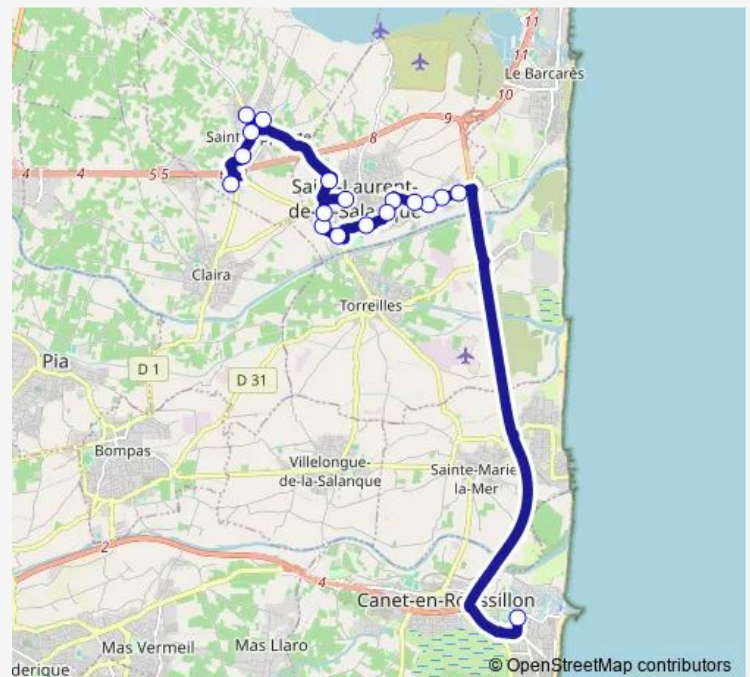

Bus 170 Loge de Mer - St-Laurent-de-la-Salanque

[Go to website](#)

Direction

undefined — undefined

0 stops

[Open route schedule](#)

Route schedule

undefined — undefined

Monday 16:55-17:55

Tuesday 16:55-17:55

Wednesday 13:05

Thursday 16:55-17:55

Friday 16:55-17:55

Saturday —

Sunday —

Route info

Direction:

Stops: 0

Trip Duration: — min

Direction

Loge de Mer — St-Hippolyte - Zone Artisanale

16 stops

[Open route schedule](#)

Loge de Mer

Route info

Direction: Loge de Mer

Stops: 16

Trip Duration: 0 hour 39 min

170 Bus time schedules and route maps are available in an offline PDF at busmaps.com. Use the busmaps.com website to see live bus times, train schedule or subway schedule, and step-by-step directions for all public transit in Saint-Laurent-de-la-Salanque