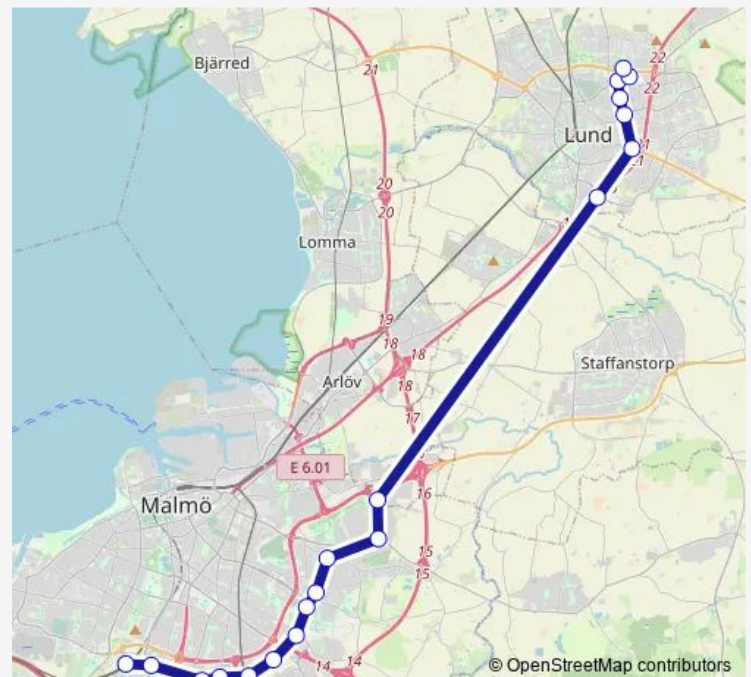

Lund Råby trafikplats

Lund Jupitergatan

Lund Professorgatan

Lund Lth

Lund Ole Römers väg

Lund Scheeleparken

Lund Ideon Gateway

Lund Norra Fäladen

### Route schedule

Malmö Hyllie station — Lund Norra Fäladen

Monday 05:50-20:17

Tuesday 05:50-20:17

Wednesday 05:50-20:17

Thursday 05:50-20:17

Friday 05:50-20:17

Saturday 08:39-17:39

### Route info

Direction: Malmö Hyllie station

Stops: 20

Trip Duration: 0 hour 48 min

170