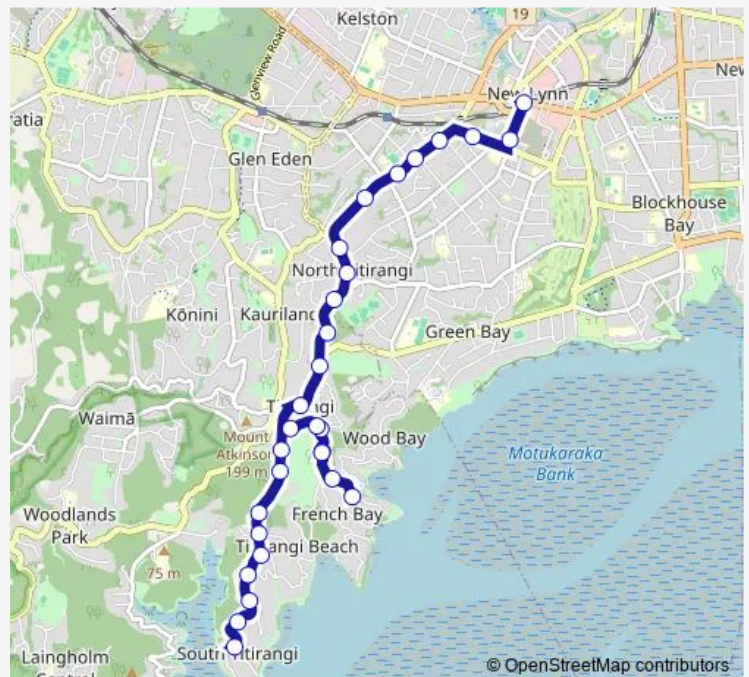

Thursday 07:05-23:10

Friday 07:05-23:10

Saturday 07:05-23:10

Sunday 07:05-21:10

Route info

Direction: Stop C New Lynn

Stops: 29

Trip Duration: 0 hour 25 min

Arama Avenue

Direction

Arama Avenue — Stop E New Lynn

19 stops

[Open route schedule](#)

Arama Avenue

735 South Titirangi Road

Herrings Cove Place

Route schedule

Arama Avenue — Stop E New Lynn

Monday 06:35-22:40

Tuesday 06:35-22:40

Wednesday 06:35-22:40

Thursday 06:35-22:40

Friday 06:35-22:40

Saturday 06:35-22:40

Sunday 07:35-20:40

Route info

Direction: Arama Avenue

Stops: 19

Trip Duration: 0 hour 16 min

170 Bus time schedules and route maps are available in an offline PDF at busmaps.com. Use the busmaps.com website to see live bus times, train schedule or subway schedule, and step-by-step directions for all public transit in Auckland