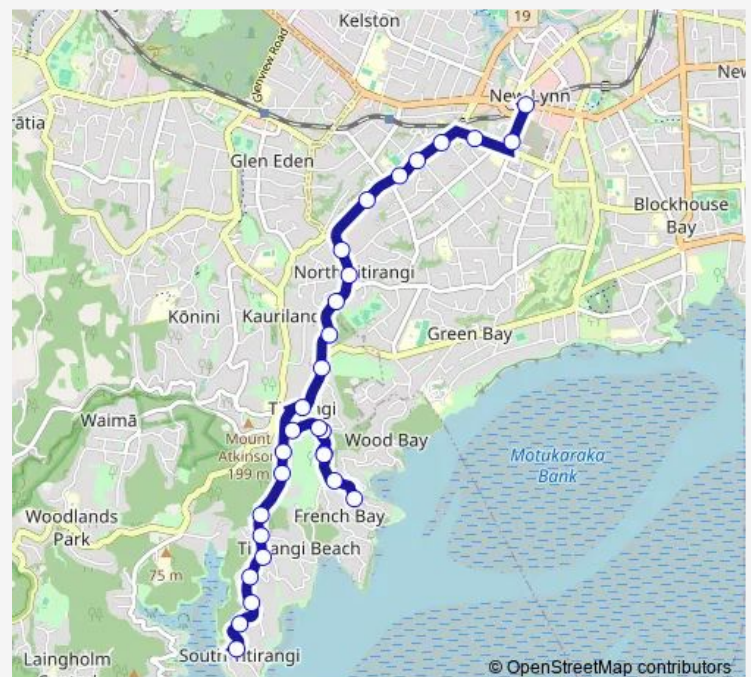

Thursday 07:05-23:10

Friday 07:05-23:10

Saturday 07:05-23:10

Sunday 07:05-21:10

Route info

Direction: Stop C New Lynn

Stops: 29

Trip Duration: 0 hour 25 min

Arama Avenue

Direction

Arama Avenue — Stop E New Lynn

19 stops

[Open route schedule](#)

Arama Avenue

735 South Titirangi Road

Herrings Cove Place

Route schedule

Arama Avenue — Stop E New Lynn

Monday 06:35-22:40

Tuesday 06:35-22:40

Wednesday 06:35-22:40

Thursday 06:35-22:40

Friday 06:35-22:40

Saturday 06:35-22:40

Sunday 07:35-20:40

Route info

Direction: Arama Avenue

Stops: 19

Trip Duration: 0 hour 18 min

170 Bus time schedules and route maps are available in an offline PDF at busmaps.com. Use the busmaps.com website to see live bus times, train schedule or subway schedule, and step-by-step directions for all public transit in Auckland