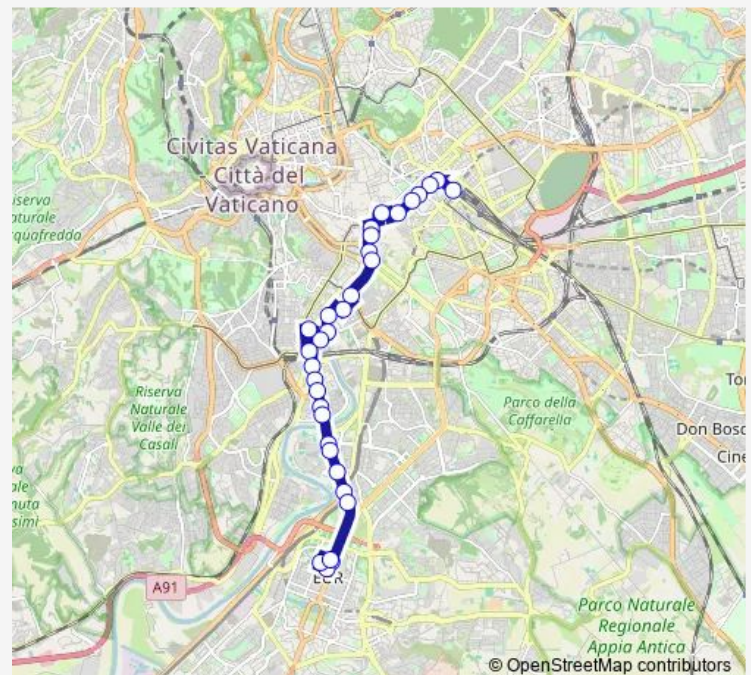

Saturday —

Sunday 05:30-02:00⁺¹

Route info

Direction: TERMINI (MA-MB-FS)

Stops: 31

Trip Duration: 0 hour 40 min

Marconi/Righi

Marconi/Edison

Direction

Agricoltura — TERMINI (MA-MB-FS)

28 stops

[Open route schedule](#)

Agricoltura

Ciro IL Grande

CIVILTA' DEL LAVORO

Colombo/Agricoltura