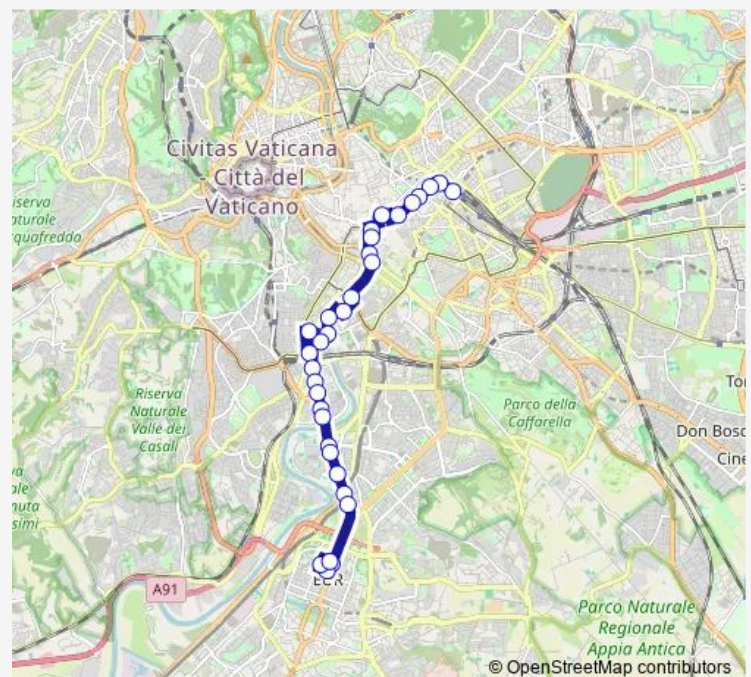

### Route schedule

Agricoltura — Termini (MA-MB-Fs)

Monday —

Tuesday —

Wednesday —

Thursday —

Friday —

Saturday —

### Route info

Direction: Agricoltura

Stops: 28

Trip Duration: 0 hour 40 min

170

ARA Coeli/P.Za Venezia

P.Za Venezia

Nazionale/Quirinale