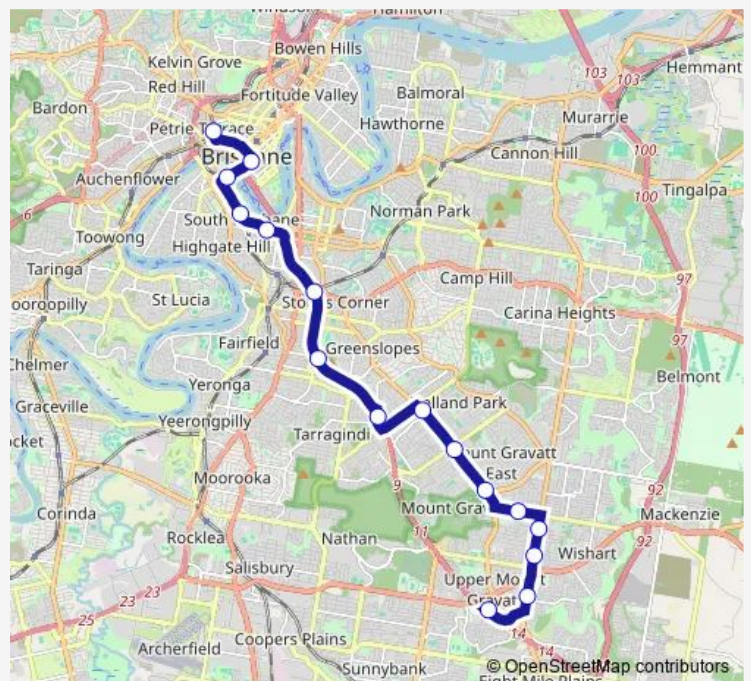

Queen Street station, 2a

Cultural Centre station, platform 2

South Bank busway station, platform 2

Mater Hill station, platform 2

Buranda busway, platform 2

Greenslopes station, platform 2

Birdwood Rd at Wellers Hill

Thursday 07:02-23:17

Friday 07:02-00:17<sup>+1</sup>

Saturday 07:36-00:36<sup>+1</sup>

Sunday 08:36-20:36

**Route info**

Direction: Countess Street busway holding

Stops: 16

Trip Duration: 0 hour 36 min

170 — Garden City - City Express via Newnham Road

## Direction

Garden City Shopping Centre station, stop H — Queen Street station

15 stops

[Open route schedule](#)

Garden City Shopping Centre station, stop H

Newnham Rd at Delavan, stop 78

Newnham Rd at Wishart West, stop 76