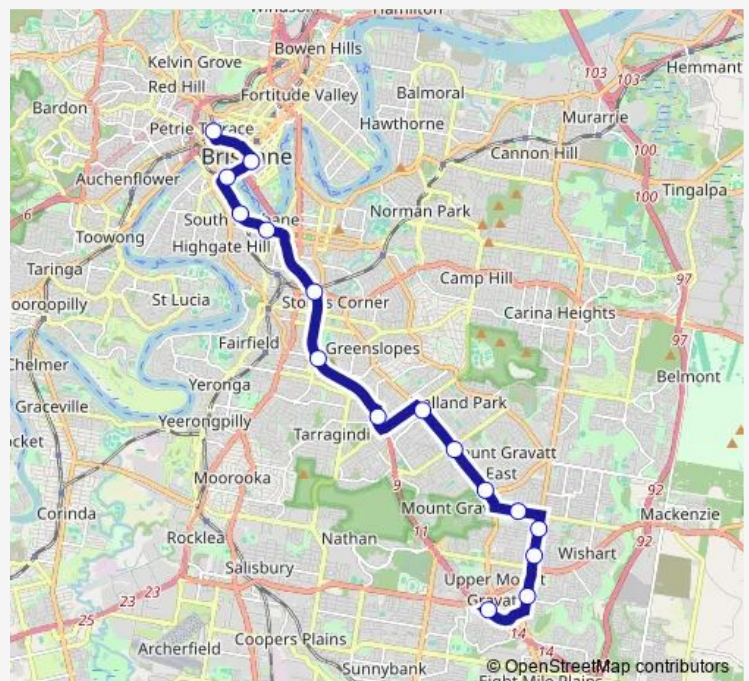

Queen Street station, 2a

Cultural Centre station, platform 2

South Bank busway station, platform 2

Mater Hill station, platform 2

Buranda busway, platform 2

Greenslopes station, platform 2

Birdwood Rd at Wellers Hill

Thursday 07:02-23:17

Friday 07:02-00:17<sup>+1</sup>

Saturday 07:36-00:36<sup>+1</sup>

Sunday 08:36-20:36

Route info

Direction: Countess Street busway holding

Stops: 16

Trip Duration: 0 hour 44 min

170 — Garden City - City Express via Newnham Road

## Direction

Garden City Shopping Centre station, stop H — Queen Street station

15 stops

[Open route schedule](#)

Garden City Shopping Centre station, stop H

Newnham Rd at Delavan, stop 78

Newnham Rd at Wishart West, stop 76