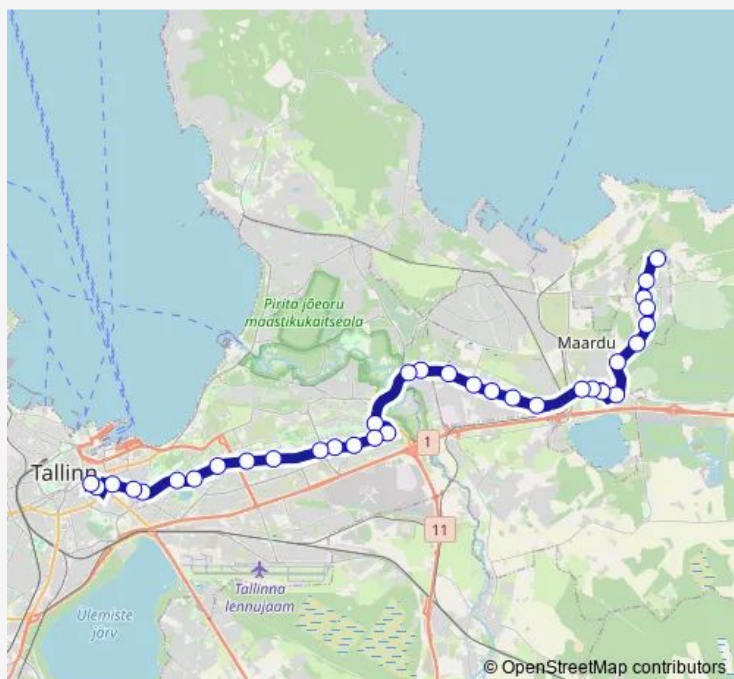

### Route schedule

Kallavere — A. Laikmaa

Monday 06:40-22:55

Tuesday 06:40-22:55

Wednesday 06:40-22:55

Thursday 06:40-22:55

Friday 06:40-22:55

Saturday 05:45-22:05

### Route info

Direction: Kallavere

Stops: 34

Trip Duration: 0 hour 41 min

170 — Tallinn - Laagna - Kärmu - Maardu

BusMaps

Kiviku

Mustakivi