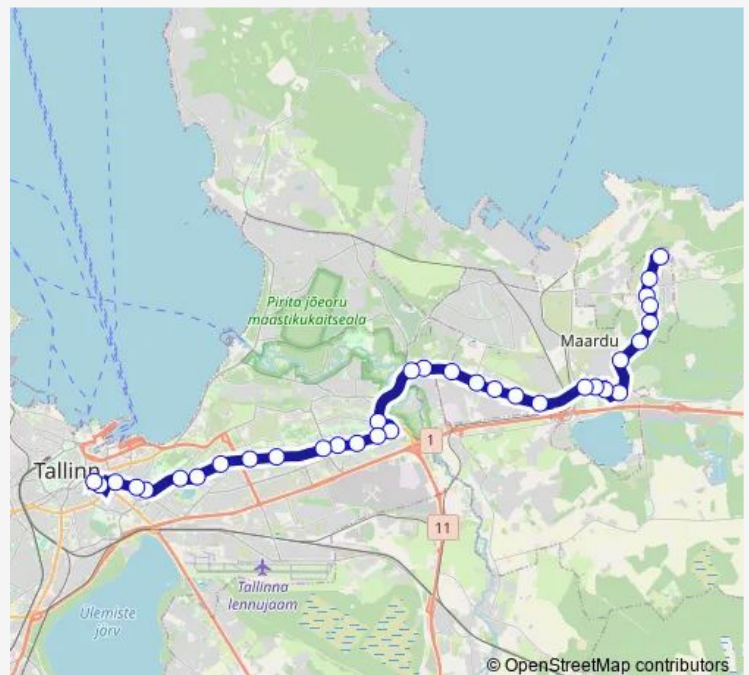

Thursday 06:40-22:55

Friday 06:40-22:55

Saturday 05:45-22:05

Sunday 05:45-22:05

Route info

Direction: Kallavere

Stops: 34

Trip Duration: 0 hour 42 min