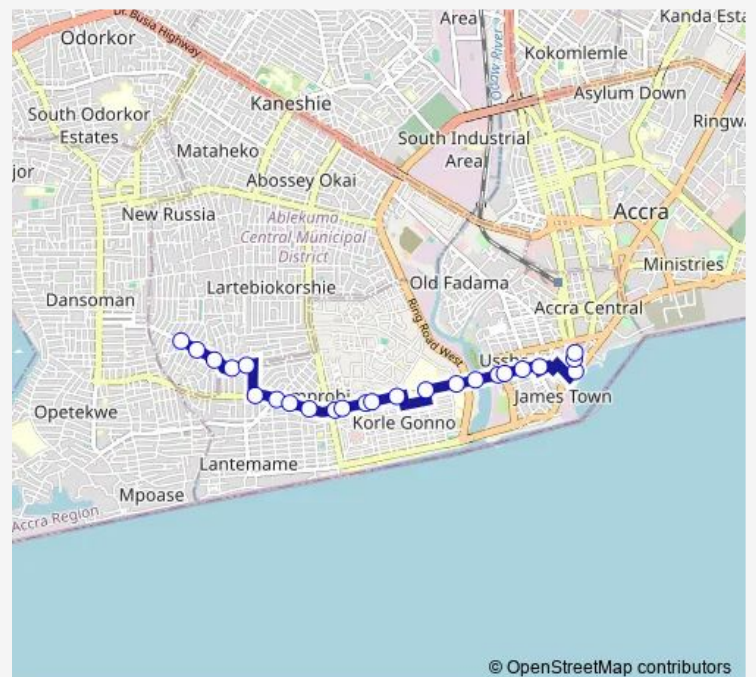

Thursday 06:00

Friday 06:00

Saturday 06:00

Sunday 06:00

Route info

Direction: Banana Inn

Stops: 24

Trip Duration: 0 hour 13 min