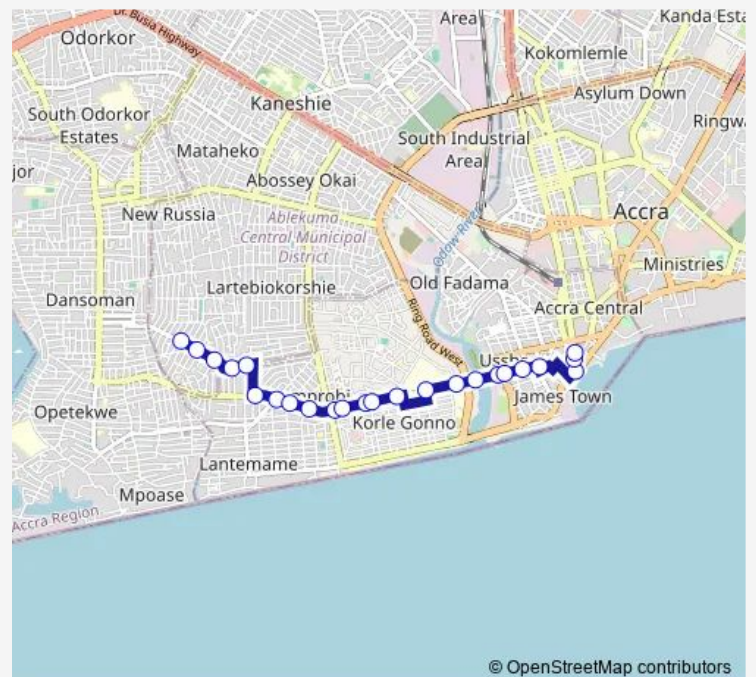

Thursday 06:00

Friday 06:00

Saturday 06:00

Sunday 06:00

Route info

Direction: Banana Inn

Stops: 24

Trip Duration: 0 hour 13 min

© OpenStreetMap contributors

170 — Banana Inn ↔ Accra Post Office

Ussher Fort

Salaga Market

Accra Post Office

Direction

Accra Post Office — Banana Inn

15 stops