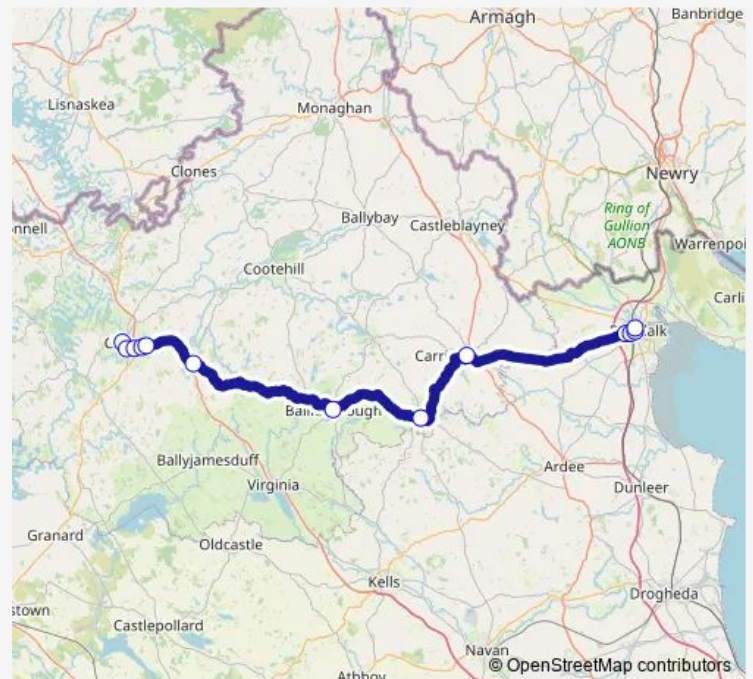

Thursday 06:45-19:45

Friday 06:45-19:45

Saturday 06:45-19:45

Sunday 06:45-19:45

Route info

Direction: The Long Walk

Stops: 13

Trip Duration: 1 hour 46 min

170 — Cavan - Dundalk

Direction

Cavan Bus Station — The Long Walk

13 stops

[Open route schedule](#)

Cavan Bus Station

Breffni Retail Park

Crystal Hotel

Training Campus

Kilmore Hotel

Lavey

Bailieborough

Kingscourt (Wishing Well Pub)

Carrickmacross

Lis Na Dara

Dundalk Rail Station

Friday 06:30-19:45

Saturday 06:30-19:45

Sunday 06:30-19:45

Route info

Direction: Cavan Bus Station

Stops: 13

Trip Duration: 1 hour 43 min

Direction