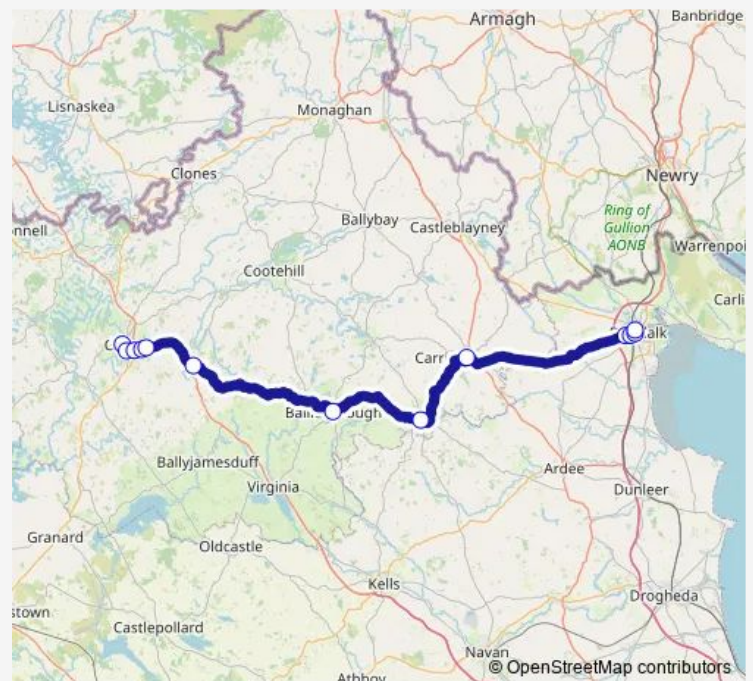

Bus 170 Cavan - Dundalk

[Go to website](#)

Direction

The Long Walk — Carrickmacross

4 stops

[Open route schedule](#)

The Long Walk

Clarke Station

Lis Na Dara

Carrickmacross

Route schedule

The Long Walk — Carrickmacross

Monday	16:10
Tuesday	16:10
Wednesday	16:10
Thursday	16:10
Friday	16:10
Saturday	—
Sunday	—

Route info

Direction: The Long Walk

Stops: 4

Trip Duration: 0 hour 30 min

170 — Cavan - Dundalk

BusMaps

Direction

Cavan Bus Station — The Long Walk

13 stops

[Open route schedule](#)

Cavan Bus Station

Friday 06:45-19:45

Saturday 06:45-19:45

Sunday 06:45-19:45

Route info

Direction: The Long Walk

Stops: 13

Trip Duration: 1 hour 40 min

170 Bus time schedules and route maps are available in an offline PDF at busmaps.com. Use the busmaps.com website to see live bus times, train schedule or subway schedule, and step-by-step directions for all public transit in Cavan